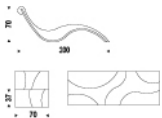

SYLVESTER

Design: Leonardo Dainelli

DIMENSIONS

70x200x70h

DESCRIPTION

Upholstered chaise longue with steel and wood frame. Covered in soft leather or synthetic leather as per our sample card. Chromed details. The cover is not removable.