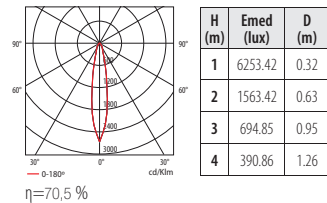

QR-111

GU10	PR-0940-14-00	○	15W	-	-	22-23
	PR-0940-N3-00	●				

Preparado para lámparas LED / Suitable for LED lamps
Préparé pour lampes LED / Für LED-Lampen

HIT-T G12 35W 10°