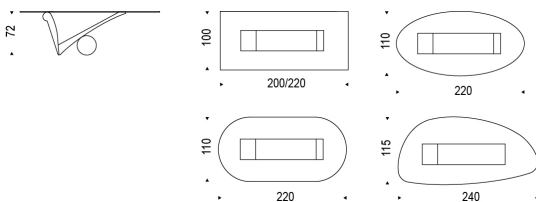

VIOLA D'AMORE

Design: Piero De Longhi

DIMENSIONS

200x100x72h
220x100x72h
220x100x72h obl
220x110x72h oval
240x115x72h

DESCRIPTION

Table with white Carrara marble base and cylinder in Travertine, white Carrara or black Marquina marble. Laying clear glass top 15 mm thick. The shaped top 240x115 is 12 mm thick.