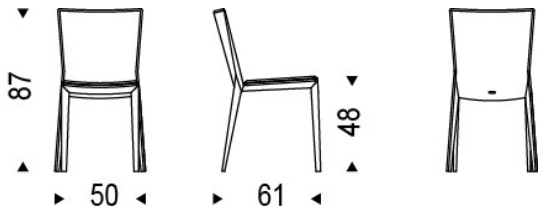

DIMENSIONS

50x61x87h

DESCRIPTION

Chair with steel frame upholstered in fabric, synthetic leather or soft leather as per sample card.

FINISHES:

soft leather

943 MOKA 946 MARRONE 944 BORDEAUX 941 RUBINO 942 FANGO 945 SAFARI 975 KAKI