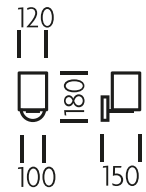

FEATURES AN ENCLOSED
RIBBED OPAL GLASS WITH
INTEGRAL LED LIGHT SOURCE

BW/20 IP44 ZONE 2

LED 4.5W

FOR MORE INFORMATION ABOUT THIS PRODUCT:

Email: sales@chelsom.co.uk

Call: +44 (0)1253 831400

Chelsom Limited, Heritage House, Clifton Road, Blackpool, Lancashire FY4 4QA, United Kingdom