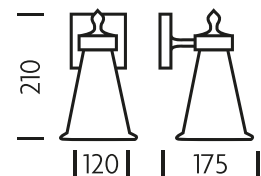

BW/22 **IP44** ZONE 2
complete with Opal
glass shade