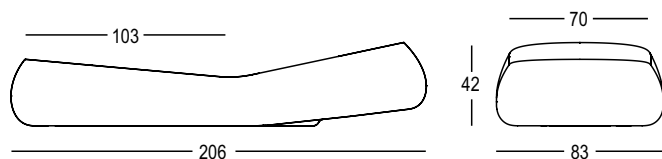

GUMBALL SUNLOUNGE

DESIGN
ALBERTO BROGLIATO
2011

CUSHION

STRUCTURE

Materials:
Struttura / Structure:
Polietilene / Polyethylene
Cuscino / Cushion:
DryFeel S
EVA
Ecopelle / Sky
Tessuto tecnico / Technical fabric