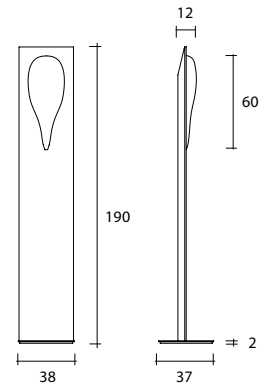

# loy-k

DESIGN  
CHAFIK GASMI

Lampada da terra girevole in vetro fuso a gran fuoco da 8 mm. Telaio in metallo verniciato nero. Illuminazione diffusa tramite impianto a LED.

Swivelling free-standing lamp in 8 mm-thick high-temperature fused glass. Black painted metal frame. Diffused lighting with LED system.

dimensioni L, P, H  
dimensions L, W, H  
(cm)

COD./CODE

L

P/W

H

peso netto  
net weight  
(kg)

peso lordo  
gross weight  
(kg)

volume imballo  
package volume  
(m<sup>3</sup>)

Lampada in vetro fuso a gran fuoco.  
Swivelling free-standing lamp  
in high-temperature fused glass.

LK

38

37

190

47

76

0,51