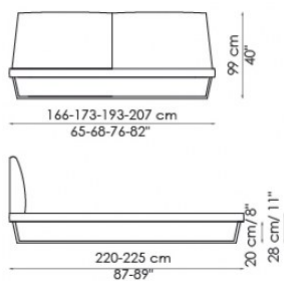

blue

Bed bases available for this double bed:

154x205 cm / 61x81"

160x200 cm / 63x79"

180x200 cm / 71x79"

194x205 cm / 76x81"

Amlet

Amlet alto