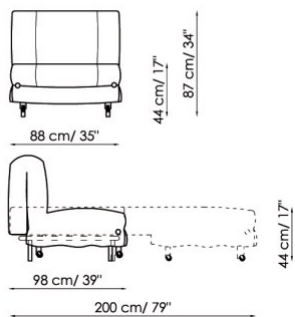

Aurora
Poltrona-letto 88
Chair-bed