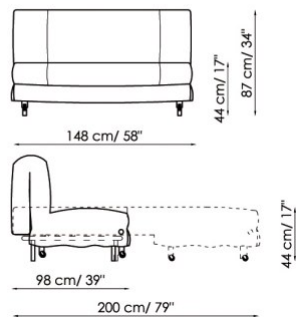

Aurora
Divano-letto 140
Sofa-bed