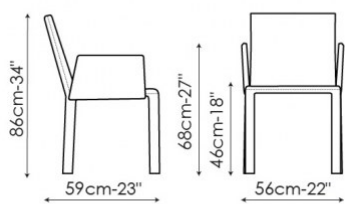

Miss Kuva large