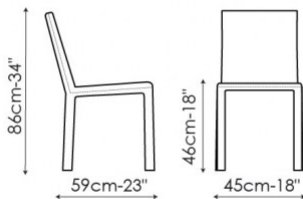

UPHOLSTERY:

eco-leather

leather