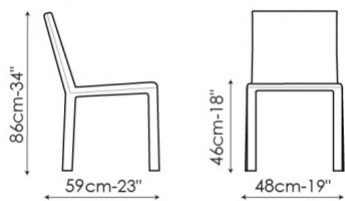

Kuva

Kuva large