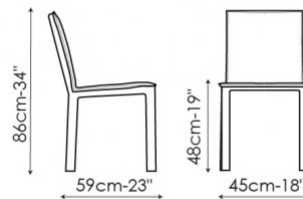

Kuva

Bartoli Design

The simple and strict shapes of the Kuva padded chair can be embellished by a soft cushion for a more comfortable seat (Kuva soft). It is entirely upholstered with eco-leather or leather covers and it is also available in the version with a wider seat (Kuva large or Kuva large soft, with cushion) or with wider seat and armrests (Miss Kuva large or Miss Kuva large soft, with cushion).

UPHOLSTERY:

eco-leather

leather