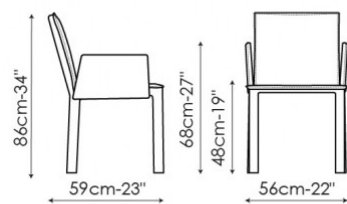

Miss Kuva large soft