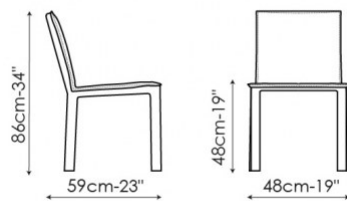

Kuva soft

Kuva large soft