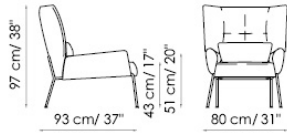

matt green painted metal

Nikos