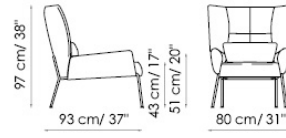

matt green painted metal

Nikos

Nikos ego

Nikos low