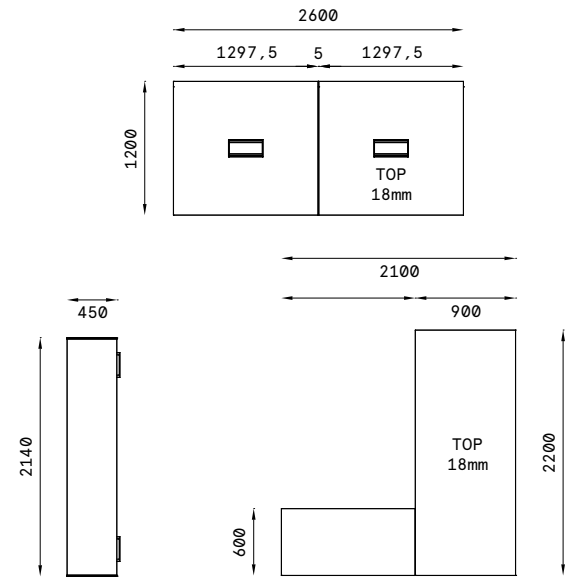

Dati tecnici/Technical Data

Finiture/Finishes

ARREDI/FURNITURE

Top Top	Top scrivania e frontali Worktops and frontals	Struttura Structure	Gambe Legs	Inserti e accessori Inserts and accessories
Laccato/Lacquered	Legno/Wood	Melaminico/Melamine	Verniciato/Painted	Cuoio/Thick leather
FS60 Sabbia Sand	GC22 Frassino tinto corda Corda dyed ash	MB29 Bianco White	EB48 Bianco White	CJ83 Bianco White

SEDUTE/SEATING COSMO

Fronte/Front	Retro/Back
Cuoio/Thick leather	Cuoio/Thick leather
CJ83 Bianco White	CJ83 Bianco White

- Profilo di giunzione tra top e controfianchi in alluminio anodizzato lucido

  Polished and anodised aluminium joint profile for tops and counter sides
- Luci a led opzionali integrate nello spessore del top

  Optional LED lighting integrated in the top thickness
- Mensole sospese in vetro trasparente extrachiario temperato

  Floating shelves in extra-clear transparent and tempered glass