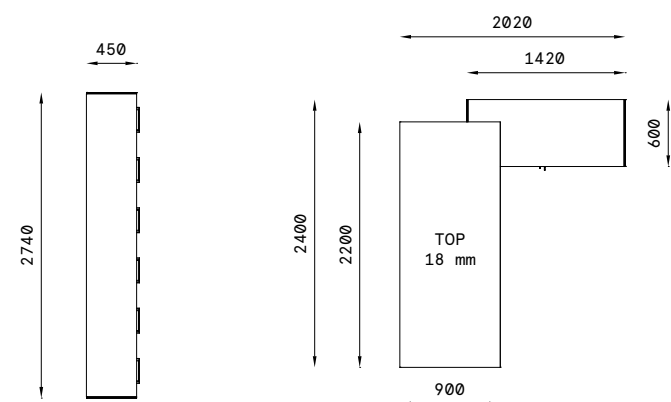

Dati tecnici/Technical Data

Finiture/Finishes

ARREDI/FURNITURE

Top, fianchi e frontali Top, sides and frontals	Struttura Structure	Gambe Legs	Accessori Accessories
Legno/Wood GC22 Frassino tinto corda Corda dyed ash	Melaminico/Melamine ME28 Nero Black	Metallo/Metal AC82 Cromato Chromed	Cuoio/Thick leather CN72 Nero Black

SEDUTE/SEATING COSMO

Fronte/Front	Retro/Back
Lana cotta per cuoio/ Boiled wool for thick leather UK52 Antracite Anthracite	Cuoio/Thick leather CN72 Nero Black