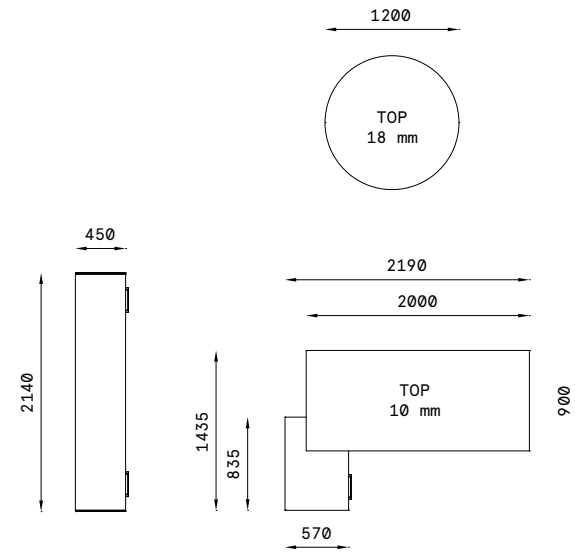

Dati tecnici/Technical Data

Finiture/Finishes

ARREDI/FURNITURE

Top Top	Frontali Frontals	Struttura Structure	Gambe e accessori Legs and accessories
Vetro laccato/Lacquered glass	Laccato/Lacquered	Melaminico/Melamine	Cuoio/Thick leather
VN70 Nero Black	FS60 Sabbia Sand	ME28 Nero Black	CT86 Tortora Dove grey

SEDUTE/SEATING COSMO

Fronte/Front	Retro/Back
Lana cotta per cuoio/ Boiled wool for thick leather	Cuoio/Thick leather
UT56 Tortora Dove grey	CN72 Nero Black