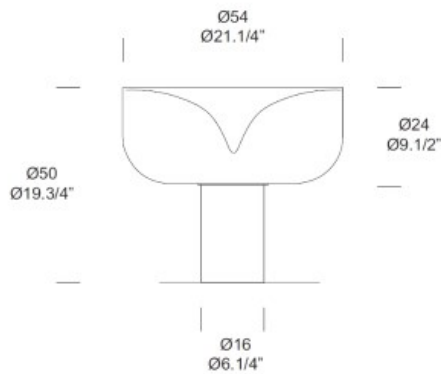

LEUCOS[®]

AELLA T

DESIGNER

Toso & Massari

DESCRIPTION

Large-scale table lamp in hand-blown Murano glass. The glass diffuser is in clear crystal and the base is available in polished chrome. Dimmable.

TYPE

Table lamp

NOTES

provided with dimmable driver

CRYSTAL / POLISHED CHROME

DIMENSION

ARTICLE

AELLA T 150W E27 CRISTALLO CROMO

PRODUCT CODE

0004018

COLOR

CRYSTAL

STRUCTURE

Polished Chrome

WEIGHT (KG)

2.8

VOLUME (M³)

0.047