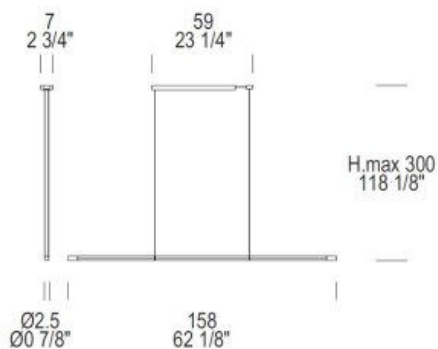

ALUMINIUM / ALUMINIUM

DIMENSION

ARTICLE	VOLTA S120 LED NERO
PRODUCT CODE	0001662
COLOR	Aluminium
STRUCTURE	Aluminium
WEIGHT (KG)	2
VOLUME (M ³)	0.039
BULBS	LED 2700 K

LED

1 x 29W

LIGHT SOURCE	Low-consumption LED
CERTIFICATIONS	 

ALUMINIUM / ANODIZED ALUMINIUM

DIMENSION

ARTICLE	VOLTA S160 LED ALLUMINIO OPACO ANODIZZATO
PRODUCT CODE	0001664
COLOR	Aluminium
STRUCTURE	Anodized aluminium
WEIGHT (KG)	2.4
VOLUME (M ³)	0.043
BULBS	LED 2700 K