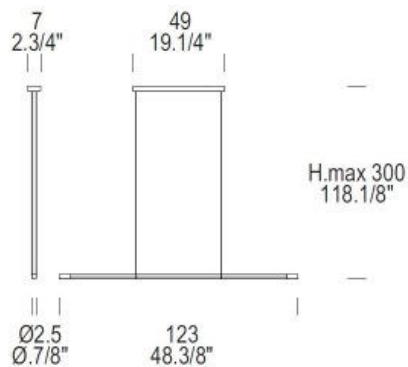

LEUCOS[®]

VOLTA S120

DESIGNER	FROM
DESCRIPTION	Suspension lamp in three sizes, with a 360° swivel. aluminium frame in the following colours: matt aluminium anodized, matt black anodized, matt red anodized or matt white lacquered. Touch dimmer switch. Diffuser in glazed methacrylate (PMMA).
TYPE	Suspended lamp
NOTES	provided with dimmable driver

ALUMINIUM / ALUMINIUM

DIMENSION

ARTICLE	VOLTA S120 LED NERO
PRODUCT CODE	0001662
COLOR	Aluminium
STRUCTURE	Aluminium
WEIGHT (KG)	2
VOLUME (M ³)	0.039
BULBS	LED 2700 K

LED

1 x 29W

LIGHT SOURCE	Low-consumption LED
CERTIFICATIONS	 

ALUMINIUM / ANODIZED ALUMINIUM

DIMENSION

ARTICLE	VOLTA S160 LED ALLUMINIO OPACO ANODIZZATO
PRODUCT CODE	0001664
COLOR	Aluminium
STRUCTURE	Anodized aluminium
WEIGHT (KG)	2.4
VOLUME (M ³)	0.043
BULBS	LED 2700 K

ALUMINIUM / ANODIZED ALUMINIUM

DIMENSION

ARTICLE	VOLTA S200 LED ALLUMINIO OPACO ANODIZZATO
PRODUCT CODE	0001667
COLOR	Aluminium
STRUCTURE	Anodized aluminium
WEIGHT (KG)	2.4
VOLUME (M ³)	0.043
BULBS	LED 2700 K