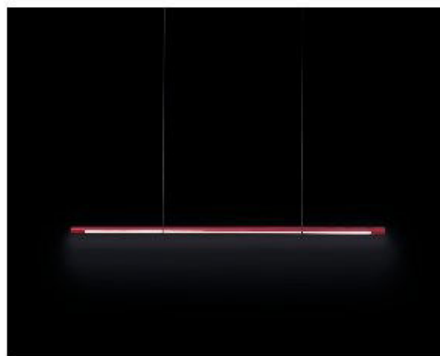

LEUCOS[®]

VOLTA S120

DESIGNER	FROM
DESCRIPTION	Suspension lamp in three sizes, with a 360° swivel. aluminium frame in the following colours: matt aluminium anodized, matt black anodized, matt red anodized or matt white lacquered. Touch dimmer switch. Diffuser in glazed methacrylate (PMMA).
TYPE	Suspended lamp
NOTES	provided with dimmable driver

ALUMINIUM / ALUMINIUM

DIMENSION

ARTICLE	VOLTA S120 LED NERO
PRODUCT CODE	0001662
COLOR	Aluminium
STRUCTURE	Aluminium
WEIGHT (KG)	2
VOLUME (M ³)	0.039
BULBS	LED 2700 K

LED

1 x 29W

LIGHT SOURCE	Low-consumption LED
CERTIFICATIONS	 

LEUCOS[®]

VOLTA S160

DESIGNER	FROM
DESCRIPTION	Suspension lamp in three sizes, with a 360° swivel. aluminium frame in the following colours: matt aluminium anodized, matt black anodized, matt red anodized or matt white lacquered. Touch dimmer switch. Diffuser in glazed methacrylate (PMMA).
TYPE	Suspended lamp
NOTES	provided with dimmable driver

LED

1 x 36W

LIGHT SOURCE	Low-consumption LED
CERTIFICATIONS	 

LEUCOS[®]

VOLTA S200

DESIGNER	FROM
DESCRIPTION	Suspension lamp in three sizes, with a 360° swivel. aluminium frame in the following colours: matt aluminium anodized, matt black anodized, matt red anodized or matt white lacquered. Touch dimmer switch. Diffuser in glazed methacrylate (PMMA).
TYPE	Suspended lamp
NOTES	provided with dimmable driver