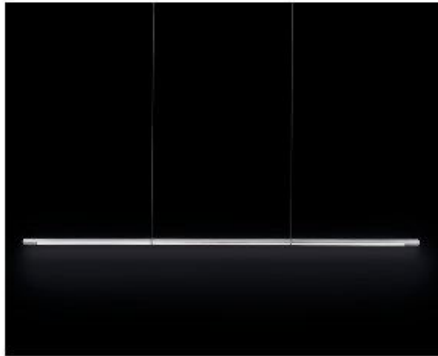

LEUCOS[®]

VOLTA S120

DESIGNER	FROM
DESCRIPTION	Suspension lamp in three sizes, with a 360° swivel. aluminium frame in the following colours: matt aluminium anodized, matt black anodized, matt red anodized or matt white lacquered. Touch dimmer switch. Diffuser in glazed methacrylate (PMMA).
TYPE	Suspended lamp
NOTES	provided with dimmable driver

LEUCOS[®]

VOLTA S160

DESIGNER	FROM
DESCRIPTION	Suspension lamp in three sizes, with a 360° swivel. aluminium frame in the following colours: matt aluminium anodized, matt black anodized, matt red anodized or matt white lacquered. Touch dimmer switch. Diffuser in glazed methacrylate (PMMA).
TYPE	Suspended lamp
NOTES	provided with dimmable driver

ALUMINIUM / ANODIZED ALUMINIUM

DIMENSION

ARTICLE	VOLTA S160 LED ALLUMINIO OPACO ANODIZZATO
PRODUCT CODE	0001664
COLOR	Aluminium
STRUCTURE	Anodized aluminium
WEIGHT (KG)	2.4
VOLUME (M ³)	0.043
BULBS	LED 2700 K

LED

1 x 36W

LIGHT SOURCE	Low-consumption LED
CERTIFICATIONS	 

LEUCOS[®]

VOLTA S200

DESIGNER	FROM
DESCRIPTION	Suspension lamp in three sizes, with a 360° swivel. aluminium frame in the following colours: matt aluminium anodized, matt black anodized, matt red anodized or matt white lacquered. Touch dimmer switch. Diffuser in glazed methacrylate (PMMA).
TYPE	Suspended lamp
NOTES	provided with dimmable driver