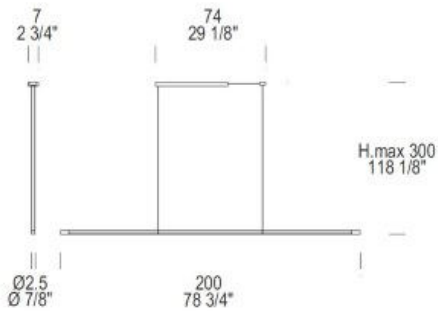

ARTICLE	VOLTA S200 LED ALLUMINIO OPACO ANODIZZATO
PRODUCT CODE	0001667
COLOR	Aluminium
STRUCTURE	Anodized aluminium
WEIGHT (KG)	2.4
VOLUME (M³)	0.043
BULBS	LED 2700 K

LED

1 x 48W

LIGHT SOURCE	Low-consumption LED
CERTIFICATIONS