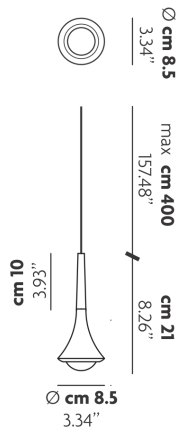

RAIN

FEATURES

- Frame:** Metal
- Diffuser:** Metal
- Dimmable:** Yes
- Dimmer:** Not Included
- Bulb:** Included

BULB

LED 2700K 1 x 12W | 800 lm

CERTIFICATION

SPECIFICATION SHEET

PHOTOMETRIC CURVE