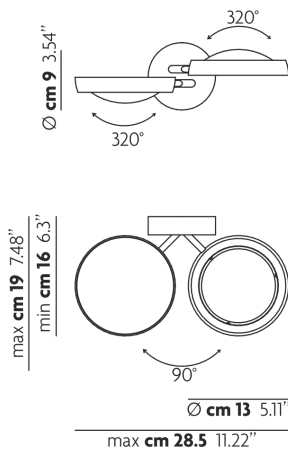

NAUTILUS

FEATURES

- Frame:** Metal
- Diffuser:** Metal
- Dimmable:** Yes
- Dimmer:** Not Included
- Bulb:** Included

BULB

LED COB 2700K 2 x 15W | 2400 lm

or

LED COB 3000K 2 x 15W | 2600 lm

SPECIFICATION SHEET

CERTIFICATION

PHOTOMETRIC CURVE

None

FRAME	DIFFUSER	LED COLOUR	CODE
● Chrome	● Matt White 9010	2700K	165001
● Chrome	● Matt Black	2700K	165002
● Chrome	● Chrome	2700K	165003
● Chrome	● Gold	2700K	165004
● Chrome	● Rose Gold	2700K	165005
● Chrome	● Matt White 9010	3000K	165006
● Chrome	● Matt Black	3000K	165007