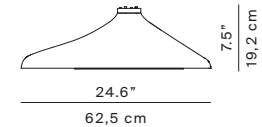

SOLEIL NOIR

Design Odile Decq, 2015

**LUCE
PLAN**

Type: Suspension

Light source: LED 35W - 3000K - 1728 lm
dimmable 0-10V 120/277V~

Product use: Indoor

Materials: molded polyurethane foam

Colors: white, white/black
optic disc black

Marking: 

Reference code: Structure
D89p 1D890P000535 black
1D890P000502 white

D89p

weight 13.45 lb