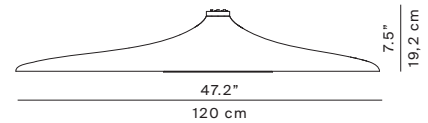

SOLEIL NOIR

Design Odile Decq, 2015

**LUCE
PLAN**

Type: Suspension

Light source: LED 35W - 3000K - 1728 lm
dimmable 0-10V 120/277V~

Product use: Indoor

Materials: molded polyurethane foam

Colors: white, white/black
optic disc black

Marking: 

Reference code: Structure
D89p 1D890P000535 black
1D890P000502 white

D89p

weight 13.45 lb