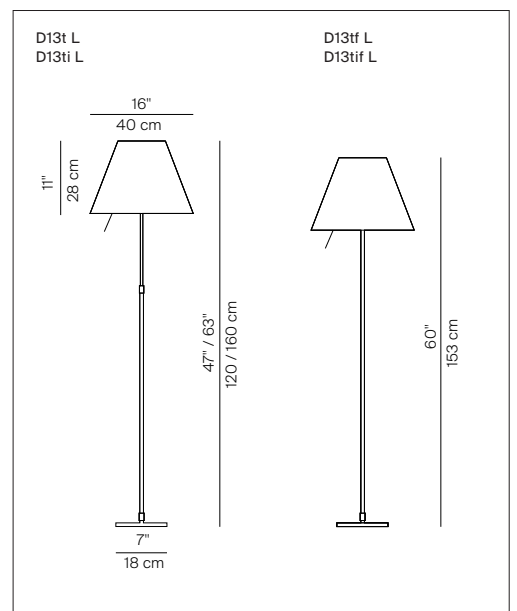

COSTANZA LED

design Paolo Rizzato, 1986/2014

**LUCE
PLAN**

Type: Table, floor, suspension

Light source: LED 23W mid Power 2700K⁽¹⁾ EEL: A
version table and floor 1585 lm (delivered)
version suspension 1411 lm (delivered)
sensor dimmer (floor version only), on/off

Product use: Indoor

Materials: aluminium body
interchangeable polycarbonate silkscreened shade

Colors: Structure in alu
Shade in white, comfort green, edgy pink, mistic white,
soft skin, shaded stone, primary red, liquorice black,
petroleum blue, smart yellow, concrete grey

Description: The evolution of LED technology has made it possible
to update the Costanza lamp without altering
the functional quality and essential lines
of the classic version

Insulation class:

Reference code: Structure

D13i L	1D13L=010020	alu
D13t L	1D13LT000020	alu
D13ti L	1D13LT010020	alu
D13tif L	1D13LT01F020	alu
D13tf L	1D13LT00F020	alu
D13sasL	1D13LSA00020	alu

Shade

D13/1/4	1D13001NT002	white

Mezzo Tono collection

D13/1/2	9D1301511737	comfort green
	9D1301511724	edgy pink
	9D1301511734	mistic white
	9D1301511738	soft skin
	9D1301511739	shaded stone

Radieuse collection

D13/1/2	9D1301511708	primary red
	9D1301511701	liquorice black
	9D1301511736	petroleum blue
	9D1301511706	smart yellow
	9D1301511705	concrete grey

⁽¹⁾ The LED lamps cannot be changed in the luminaire
Power consumption by device