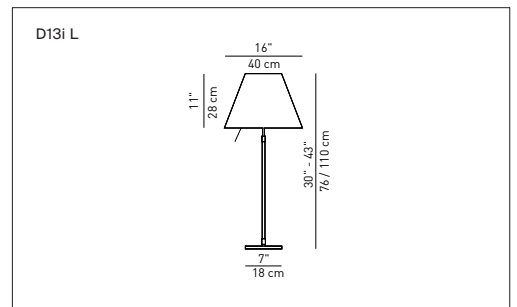

COSTANZA LED

design Paolo Rizzato, 1986/2014

**LUCE
PLAN**

Type: Table, floor, suspension

Light source: LED 23W mid Power 2700K⁽¹⁾ EEL: A
version table and floor 1585 lm (delivered)
version suspension 1411 lm (delivered)
sensor dimmer (floor version only), on/off

Product use: Indoor

Materials: aluminium body
interchangeable polycarbonate silkscreened shade

Colors: Structure in alu
Shade in white, comfort green, edgy pink, mistic white,
soft skin, shaded stone, primary red, liquorice black,
petroleum blue, smart yellow, concrete grey

Description: The evolution of LED technology has made it possible
to update the Costanza lamp without altering
the functional quality and essential lines
of the classic version

Insulation class:

Reference code: Structure

D13i L	1D13L=010020	alu
D13t L	1D13LT000020	alu
D13ti L	1D13LT010020	alu
D13tif L	1D13LT01F020	alu
D13tf L	1D13LT00F020	alu
D13sasL	1D13LSA00020	alu

Shade

D13/1/4	1D13001NT002	white

Mezzo Tono collection

D13/1/2	9D1301511737	comfort green
	9D1301511724	edgy pink
	9D1301511734	mistic white
	9D1301511738	soft skin
	9D1301511739	shaded stone

Radieuse collection

D13/1/2	9D1301511708	primary red
	9D1301511701	liquorice black
	9D1301511736	petroleum blue
	9D1301511706	smart yellow
	9D1301511705	concrete grey

⁽¹⁾ The LED lamps cannot be changed in the luminaire
Power consumption by device