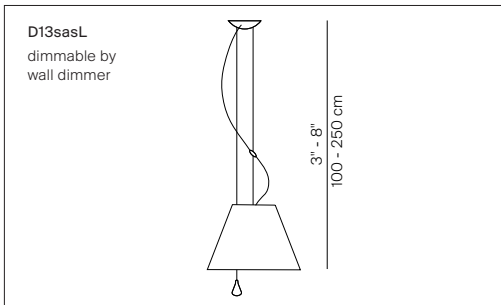

COSTANZA LED

design Paolo Rizzato, 1986/2014

Type: Table, floor, suspension

Light source: LED 23W mid Power 2700K⁽¹⁾ EEL: A
version table and floor 1585 lm (delivered)
version suspension 1411 lm (delivered)
sensor dimmer (floor version only), on/off

Product use: Indoor

Materials: aluminium body
interchangeable polycarbonate silkscreened shade

Colors: Structure in alu
Shade in white, comfort green, edgy pink, mistic white,
soft skin, shaded stone, primary red, liquorice black,
petroleum blue, smart yellow, concrete grey

Description: The evolution of LED technology has made it possible
to update the Costanza lamp without altering
the functional quality and essential lines
of the classic version

Insulation class:

Reference code: Structure

D13i L	1D13L=010020	alu
D13t L	1D13LT000020	alu
D13sasL	1D13LSA00020	alu

Shade

D13/1/4	1D13001NT002	white

Mezzo Tono collection

D13/1/2	9D1301511737	comfort green
	9D1301511724	edgy pink
	9D1301511734	mistic white
	9D1301511738	soft skin
	9D1301511739	shaded stone

Radieuse collection

D13/1/2	9D1301511708	primary red
	9D1301511701	liquorice black
	9D1301511736	petroleum blue
	9D1301511706	smart yellow
	9D1301511705	concrete grey

Accessories

D13/25	9D1325476800	off-center ceiling rose

⁽¹⁾ The LED lamps cannot be changed in the luminaire
Power consumption by device