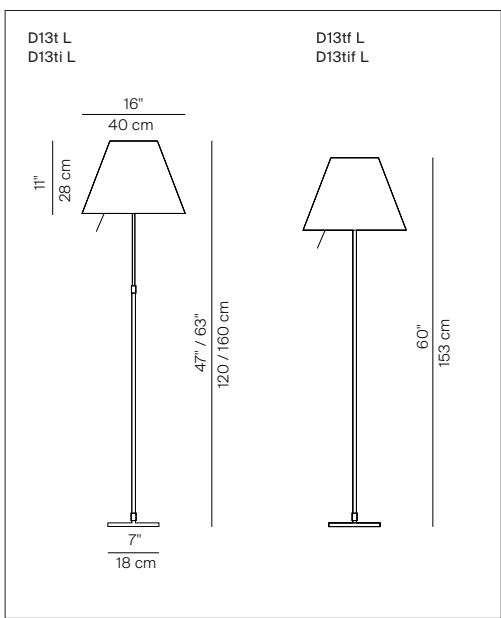

COSTANZA LED

design Paolo Rizzato, 1986/2014

Type: Table, floor, suspension

Light source: LED 23W mid Power 2700K⁽¹⁾ EEL: A
version table and floor 1585 lm (delivered)
version suspension 1411 lm (delivered)
sensor dimmer (floor version only), on/off

Product use: Indoor

Materials: aluminium body
interchangeable polycarbonate silkscreened shade

Colors: Structure in alu
Shade in white, comfort green, edgy pink, mistic white,
soft skin, shaded stone, primary red, liquorice black,
petroleum blue, smart yellow, concrete grey

Description: The evolution of LED technology has made it possible
to update the Costanza lamp without altering
the functional quality and essential lines
of the classic version

Insulation class:

Reference code: Structure

D13i L	1D13L=010020	alu
D13t L	1D13LT000020	alu
D13sasL	1D13LSA00020	alu

Shade

D13/1/4	1D13001NT002	white

Mezzo Tono collection

D13/1/2	9D1301511737	comfort green
	9D1301511724	edgy pink
	9D1301511734	mistic white
	9D1301511738	soft skin
	9D1301511739	shaded stone

Radieuse collection

D13/1/2	9D1301511708	primary red
	9D1301511701	liquorice black
	9D1301511736	petroleum blue
	9D1301511706	smart yellow
	9D1301511705	concrete grey

Accessories

D13/25	9D1325476800	off-center ceiling rose

⁽¹⁾ The LED lamps cannot be changed in the luminaire
Power consumption by device