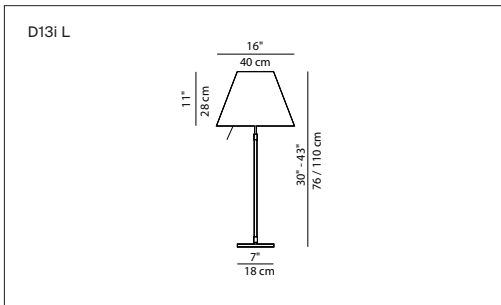

COSTANZA LED

design Paolo Rizzato, 1986/2014

Type: Table, floor, suspension

Light source: LED 23W mid Power 2700K⁽¹⁾ EEL: A
version table and floor 1585 lm (delivered)
version suspension 1411 lm (delivered)
sensor dimmer (floor version only), on/off

Product use: Indoor

Materials: aluminium body
interchangeable polycarbonate silkscreened shade

Colors: Structure in alu
Shade in white, comfort green, edgy pink, mistic white,
soft skin, shaded stone, primary red, liquorice black,
petroleum blue, smart yellow, concrete grey

Description: The evolution of LED technology has made it possible
to update the Costanza lamp without altering
the functional quality and essential lines
of the classic version

Insulation class:

Reference code: Structure

D13i L	1D13L=010020	alu
D13t L	1D13LT000020	alu
D13sasL	1D13LSA00020	alu

Shade

D13/1/4	1D13001NT002	white

Mezzo Tono collection

D13/1/2	9D1301511737	comfort green
	9D1301511724	edgy pink
	9D1301511734	mistic white
	9D1301511738	soft skin
	9D1301511739	shaded stone

Radieuse collection

D13/1/2	9D1301511708	primary red
	9D1301511701	liquorice black
	9D1301511736	petroleum blue
	9D1301511706	smart yellow
	9D1301511705	concrete grey

Accessories

D13/25	9D1325476800	off-center ceiling rose

⁽¹⁾ The LED lamps cannot be changed in the luminaire
Power consumption by device