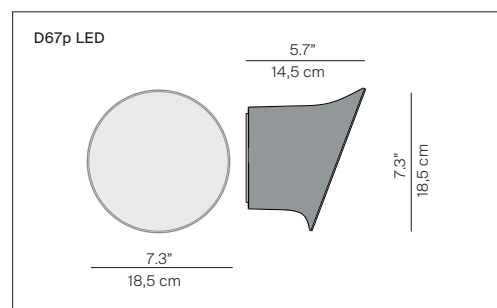

ÉCRAN IN&OUT

design Inga Sempé, 2010

**LUCE
PLAN**

Type:	Wall	
Light source:	LED 8W 2700K (*) 186 lm (delivered)	EEL: A
Product use:	Indoor/Outdoor	
Materials:	Polycarbonate	
Colors:	Opal	
Description:	The name says it all: Ecran In& Out is an indoor/outdoor wall lamp, with a diffuser that expands from its base to transform itself into a screen. Made in waterproof material IP55, resistant to various weather conditions, Ecran In & Out is equipped with a LED source and guarantees a long life span.	
Certifications:	IP65	
Insulation class:		
Reference code:	Structure	
	1D670P000002	opal
	1D670P000033	olive green
	1D670P000034	sand