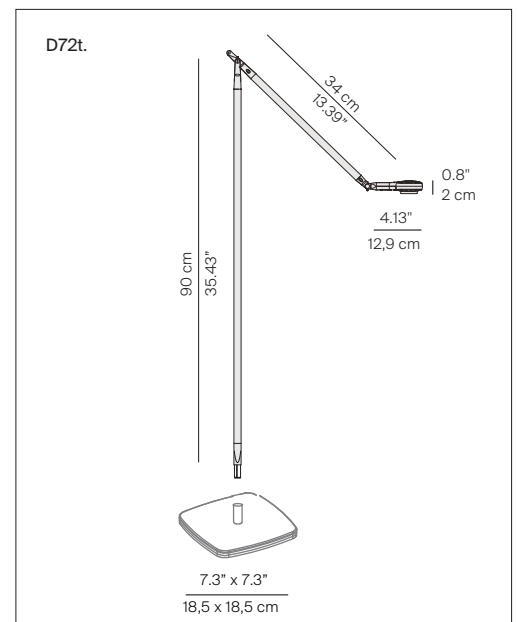

OTTO WATT

design Alberto Meda / Paolo Rizzatto

**LUCE
PLAN**

Type:	Floor	
Light source:	LED 10W ⁽¹⁾ 3000K Dimmable	EEL: A
Product use:	Indoor	
Materials:	Aluminium	
Colors:	Mirror	
Description:	With impeccable design logic, Otto Watt interprets and applies the advent of high-efficiency LED light sources for low energy consumption. The 360° adjustable head and the reflector with a glare-proofing filter contribute to the total quality of this lamp.	

Insulation class:   

Reference code: Structure
D72t. 1D720T000018 mirror

⁽¹⁾ The LED lamps cannot be changed in the luminaire
Power consumption by device