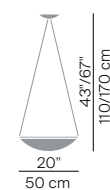

TRAMA

design L. Balestrini / P. Longhi, 1986

**LUCE
PLAN**

Type:	Suspension	
Light source:	LED 11W dimmable R7s 240W HDG R7s energy saver	EEL: A+ EEL: C
Product use:	Indoor	
Materials:	Aluminium body, weft-silkscreened polycarbonate diffuser pyrex glass for safety	
Colors:	Structure in alu Diffuser in white	
Description:	The shape and silk-screening of the polycarbonate diffuser enhance the quality of the halogen or fluorescent light, emitted uniformly. The lamp comes in two models, one of a fixed height and the other, adjustable in height with the use of a counterbalance.	

Insulation class:   

Reference code: D14 1D14=0000020 alu
D14 pi. 1D14=1P00020 alu
D14 sa. 1D14SA000020 alu

D14

weight 1,290 Kg

D14 pi.

weight 0,700 Kg

D14 sa.

weight 2,610 Kg
ceiling rose ø 17,5 cm, h. 4 cm