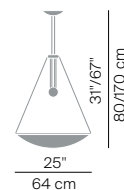

TRAMA

design L. Balestrini / P. Longhi, 1986

**LUCE
PLAN**

Type:	Suspension	
Light source:	LED 11W dimmable R7s 240W HDG R7s energy saver	EEL: A+ EEL: C
Product use:	Indoor	
Materials:	Aluminium body, weft-silkscreened polycarbonate diffuser pyrex glass for safety	
Colors:	Structure in alu Diffuser in white	
Description:	The shape and silk-screening of the polycarbonate diffuser enhance the quality of the halogen or fluorescent light, emitted uniformly. The lamp comes in two models, one of a fixed height and the other, adjustable in height with the use of a counterbalance.	

Insulation class:   

Reference code: D14 1D14=0000020 alu
D14 pi. 1D14=1P00020 alu
D14 sa. 1D14SA000020 alu

D14

weight 1,290 Kg

D14 pi.

weight 0,700 Kg

D14 sa.

weight 2,610 Kg
ceiling rose ø 17,5 cm, h. 4 cm