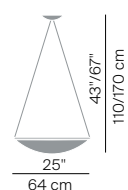

TRAMA

design L. Balestrini / P. Longhi, 1986

**LUCE
PLAN**

Type:	Suspension	
Light source:	LED 11W dimmable R7s 240W HDG R7s energy saver	EEL: A+ EEL: C
Product use:	Indoor	
Materials:	Aluminium body, weft-silkscreened polycarbonate diffuser pyrex glass for safety	
Colors:	Structure in alu Diffuser in white	
Description:	The shape and silk-screening of the polycarbonate diffuser enhance the quality of the halogen or fluorescent light, emitted uniformly. The lamp comes in two models, one of a fixed height and the other, adjustable in height with the use of a counterbalance.	

Insulation class:   

Reference code: D14 1D14=0000020 alu
D14 pi. 1D14=1P00020 alu
D14 sa. 1D14SA000020 alu

D14

weight 1,290 Kg

D14 pi.

weight 0,700 Kg

D14 sa.

weight 2,610 Kg
ceiling rose ø 17,5 cm, h. 4 cm