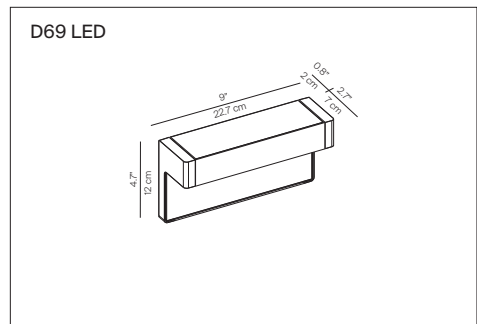

ANY

design Habits Studio / Format Design Studio, 2010

Type: Wall

Light source: D69 LED 24W⁽¹⁾ 2700K 684 lm (delivered) EEL: A
D69/01 1x24W FSD 2G11 EEL: A
D69/02 1x80W FSD 2G11 EEL: A
D69/03 2x28/54W FD G5 (T5) EEL: A

Product use: Indoor

Materials: Aluminium body, polycarbonate diffuser

Colors: White

Description: Essential, unique and still never the same. Any is a wall lamp that is versatile and modular, capable of repeating itself in a variety of original compositions as elegant effects of moulding and reliefs. Indirect lighting produced by a fluorescent or LED source guarantees low energy consumption.

Certifications: IP20

Insulation class:

Reference code:	D69	1D69000L0002	white
	D69/01	1D69001E0002	white
	D69/02	1D69002E0002	white
	D69/03	1D69003E0002	white
	junction module		
	D69/1	1D69/1MC0002	white