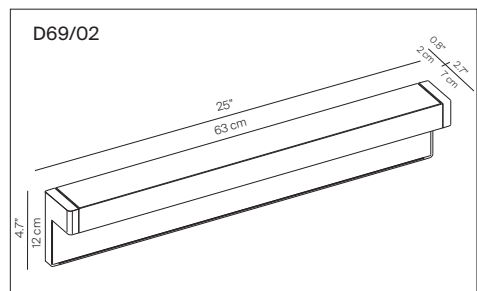

ANY

design Habits Studio / Format Design Studio, 2010

Type: Wall

Light source: D69 LED 24W⁽¹⁾ 2700K 684 lm (delivered) EEL: A
D69/01 1x24W FSD 2G11 EEL: A
D69/02 1x80W FSD 2G11 EEL: A
D69/03 2x28/54W FD G5 (T5) EEL: A

Product use: Indoor

Materials: Aluminium body, polycarbonate diffuser

Colors: White

Description: Essential, unique and still never the same. Any is a wall lamp that is versatile and modular, capable of repeating itself in a variety of original compositions as elegant effects of moulding and reliefs. Indirect lighting produced by a fluorescent or LED source guarantees low energy consumption.

Certifications: IP20

Insulation class:

Reference code:	D69	1D69000L0002	white
	D69/01	1D69001E0002	white
	D69/02	1D69002E0002	white
	D69/03	1D69003E0002	white
	junction module		
	D69/1	1D69/1MC0002	white