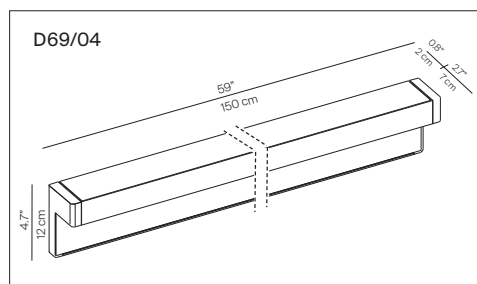

ANY

design Habits Studio / Format Design Studio, 2010

Type: Wall

Light source: D69 LED 24W⁽¹⁾ 2700K 684 lm (delivered) EEL: A
D69/01 1x24W FSD 2G11 EEL: A
D69/02 1x80W FSD 2G11 EEL: A
D69/03 2x28/54W FD G5 (T5) EEL: A

Product use: Indoor

Materials: Aluminium body, polycarbonate diffuser

Colors: White

Description: Essential, unique and still never the same. Any is a wall lamp that is versatile and modular, capable of repeating itself in a variety of original compositions as elegant effects of moulding and reliefs. Indirect lighting produced by a fluorescent or LED source guarantees low energy consumption.

Certifications: IP20

Insulation class:

Reference code:	D69	1D69000L0002	white
	D69/01	1D69001E0002	white
	D69/02	1D69002E0002	white
	D69/03	1D69003E0002	white
	junction module		
	D69/1	1D69/1MC0002	white