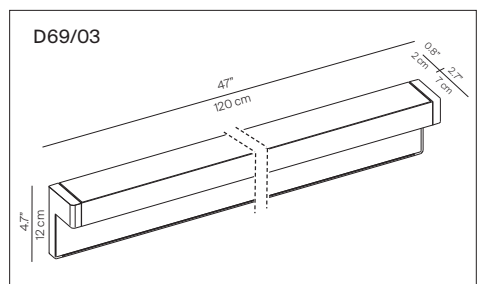

ANY

design Habits Studio / Format Design Studio, 2010

Type: Wall

Light source: D69 LED 24W⁽¹⁾ 2700K 684 lm (delivered) EEL: A
D69/01 1x24W FSD 2G11 EEL: A
D69/02 1x80W FSD 2G11 EEL: A
D69/03 2x28/54W FD G5 (T5) EEL: A

Product use: Indoor

Materials: Aluminium body, polycarbonate diffuser

Colors: White

Description: Essential, unique and still never the same. Any is a wall lamp that is versatile and modular, capable of repeating itself in a variety of original compositions as elegant effects of moulding and reliefs. Indirect lighting produced by a fluorescent or LED source guarantees low energy consumption.

Certifications: IP20

Insulation class:

Reference code:	D69	1D69000L0002	white
	D69/01	1D69001E0002	white
	D69/02	1D69002E0002	white
	D69/03	1D69003E0002	white
	junction module		
	D69/1	1D69/1MC0002	white