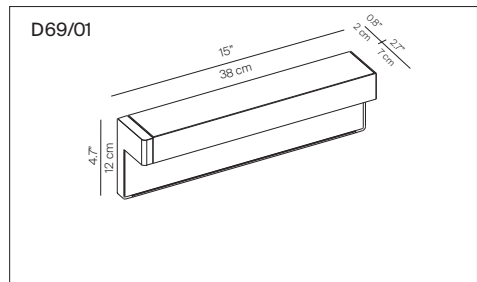

ANY

design Habits Studio / Format Design Studio, 2010

Type: Wall

Light source: D69 LED 24W⁽¹⁾ 2700K 684 lm (delivered) EEL: A
D69/01 1x24W FSD 2G11 EEL: A
D69/02 1x80W FSD 2G11 EEL: A
D69/03 2x28/54W FD G5 (T5) EEL: A

Product use: Indoor

Materials: Aluminium body, polycarbonate diffuser

Colors: White

Description: Essential, unique and still never the same. Any is a wall lamp that is versatile and modular, capable of repeating itself in a variety of original compositions as elegant effects of moulding and reliefs. Indirect lighting produced by a fluorescent or LED source guarantees low energy consumption.

Certifications: IP20

Insulation class:

Reference code:	D69	1D69000L0002	white
	D69/01	1D69001E0002	white
	D69/02	1D69002E0002	white
	D69/03	1D69003E0002	white
	junction module		
	D69/1	1D69/1MC0002	white