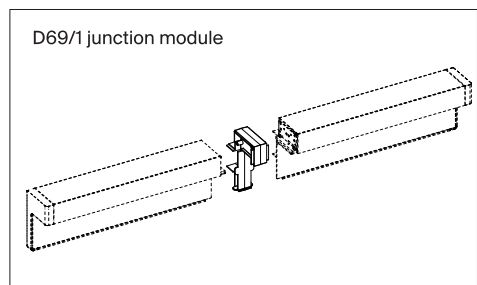

ANY

design Habits Studio / Format Design Studio, 2010

Type: Wall

Light source: D69 LED 24W⁽¹⁾ 2700K 684 lm (delivered) EEL: A
D69/01 1x24W FSD 2G11 EEL: A
D69/02 1x80W FSD 2G11 EEL: A
D69/03 2x28/54W FD G5 (T5) EEL: A

Product use: Indoor

Materials: Aluminium body, polycarbonate diffuser

Colors: White

Description: Essential, unique and still never the same. Any is a wall lamp that is versatile and modular, capable of repeating itself in a variety of original compositions as elegant effects of moulding and reliefs. Indirect lighting produced by a fluorescent or LED source guarantees low energy consumption.

Certifications: IP20

Insulation class:

Reference code:	D69	1D69000L0002	white
	D69/01	1D69001E0002	white
	D69/02	1D69002E0002	white
	D69/03	1D69003E0002	white
	junction module		
	D69/1	1D69/1MC0002	white