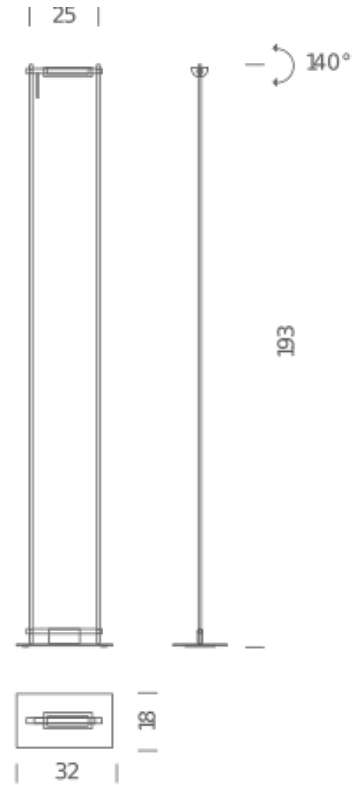

#### Package 1

Dimensions	25x40x8
Gross weight	9.5 Kg

#### Package 2

Dimensions	31x17x198
Gross weight	4.7 Kg