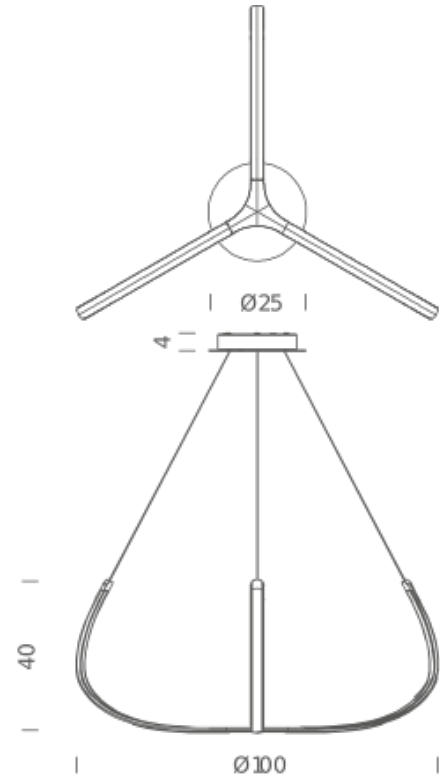

NEMO

ALYA

Gabriele Rosa

LED

Lamping

Source	linear LED
Total power	35W
Emission	uplight, diffused
Switching	dimnable, push, 1-10V
Tension	110/240V
Color temperature	3000K
Luminous flux	4870lm
Typ cri	83
Energy class	A+
Materials	aluminium + PC
Notes	cable lenght 2,5m

Dimensions 16x64x47

Gross weight 4,5 Kg

NEMO

ALYA

Gabriele Rosa

REMOTE CONTROL LED

Lamping

Source	linear LED
Total power	35W
Emission	uplight, diffused
Switching	dimnable, 1-10V, remote
Tension	110/240V
Color temperature	3000K
Luminous flux	4870lm
Typ cri	83
Energy class	A+
Materials	aluminium + PC
Notes	cable lenght 2,5m

Dimensions 16x64x47

Gross weight 4.5 Kg