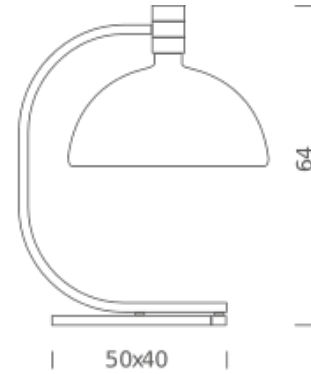

NEMO

AS1C

M. Albini, F. Helg, F. Albini and A. Piva

Table lamp with structure in chromed or black chromed metal. Cup-shaped diffuser, in opal white glass. Flood beam distribution, dimmer on the cable.

NEMO

AS1C

M. Albini, F. Helg, F. Albini and A. Piva

E27 FLUO/LED/HALO

Lamping

Source	E27 QT-32
Total power	150W
Emission	diffused
Switching	dimnable, according to bulb
Tension	230V
Materials	metal + glass

Codes

ALB EHW 15
white
ALB ENW 15

Structure

chrome

Diffuseur

black chrome

Package 1

Dimensions	55x70x17
Gross weight	6.7 Kg

Package 2

Dimensions	52x52x38
Gross weight	4.4 Kg