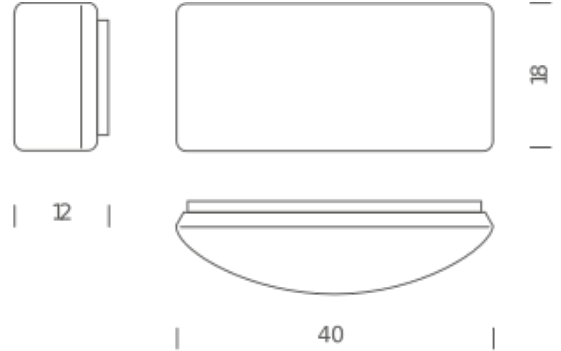

NEMO

ASCOT

Wall lamp with diffuser in opal blown glass and base in white epoxy-coated metal.

NEMO

ASCOT

E27 FLUO/LED/HALO

Lamping

Source	2xE27
Total power	2x75W
Emission	diffused
Switching	dimnable, according to bulb
Tension	230V
Ip class	40
Materials	metal + glass

Codes

ASC EWW 31

Structure

white

Diffuser

Package 1

Dimensions	50x31x22
Gross weight	3.5 Kg