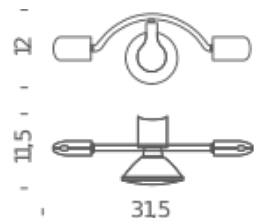

NEMO

BRIDGE SPOT

Marco Colombo and Mario Barbaglia

Bridge Spot: polycarbonate body, painted in grey and chromed steel arms. 40° adjustable light output.

NEMO

BRIDGE SPOT

Marco Colombo and Mario Barbaglia

LED/HALO

Lamping

Source	E27 PAR30
Total power	75W
Emission	diffused
Tension	230V
Materials	polycarbonate + steel
Accessories	accessory,

Codes

BRI SPO 41

Structure

grey

Diffuseur