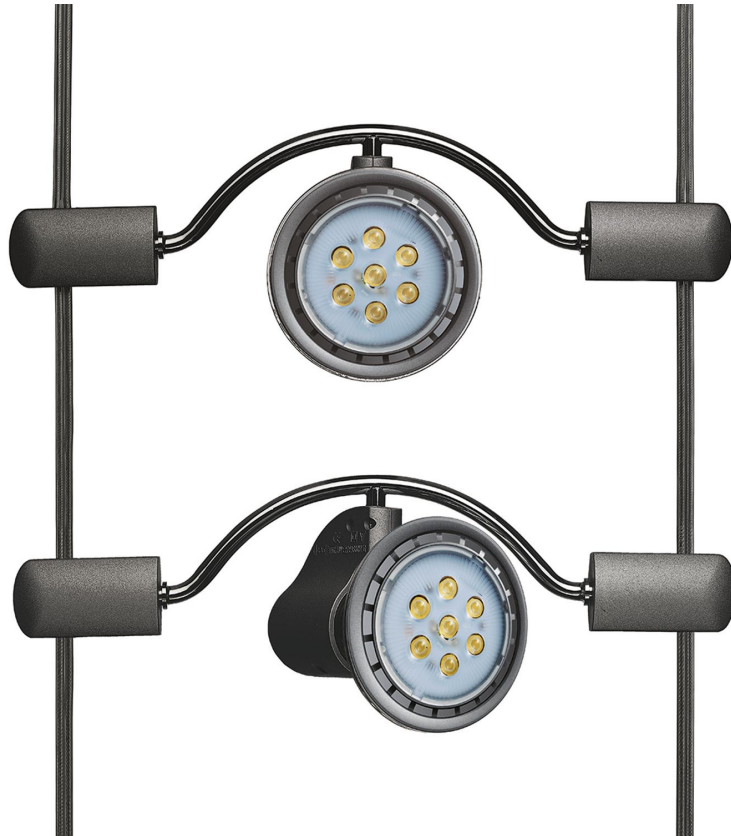

NEMO

BRIDGE SPOT

Marco Colombo and Mario Barbaglia

Bridge Spot: polycarbonate body, painted in grey and chromed steel arms. 40° adjustable light output.

NEMO

BRIDGE SPOT

Marco Colombo and Mario Barbaglia

LED/HALO

Lamping

Source	E27 PAR30
Total power	75W
Emission	diffused
Tension	230V
Materials	polycarbonate + steel
Accessories	accessory,

Codes

BRI SPO 41

Structure

grey

Diffuseur