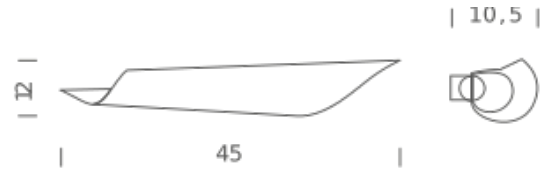

NEMO

CALLA WALL

Ilaria Marelli

Wall lamp made with a one-piece curved opal white glass for a widespread and homogeneous light output. Wall mount only.

NEMO

CALLA WALL

Ilaria Marelli

HALO

Lamping

Source	R7s (75mm)
Total power	100W
Emission	diffused
Switching	dimnable
Tension	230V
Materials	glass

Codes

CAL HWW 31
white

Structure

chrome

Diffuser

Package 1

Dimensions	21x50x15
Gross weight	1.5 Kg