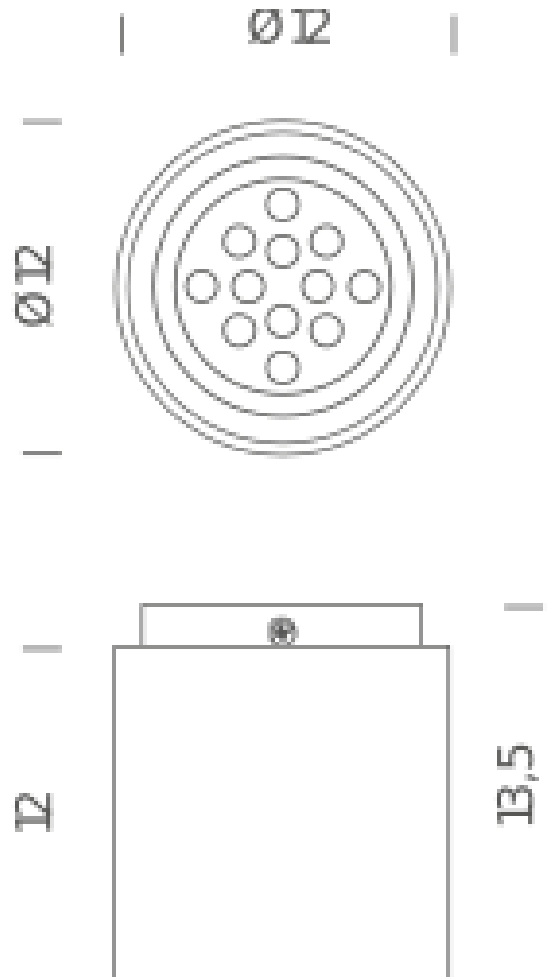

Codes

CIS HWW 41

Structure

white

Diffuser

Package 1

Dimensions	16x18x15
Gross weight	1.1 Kg

NEMO

Cilindro

MARCO POLLICE

G53 LED

Lamping

Source	G53 QR111
Total power	30W
Emission	direct downlight
Tension	230V
Materials	Aluminium
Notes	30° orientable bulb, special finishes on request

Codes

CIS LWW 41

Structure

white

Diffuser

Package 1

Dimensions	16x18x15
Gross weight	1.1 Kg