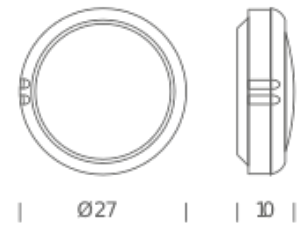

NEMO

CONSTELLATION

Jehs + Laub

OUTDOOR Ø 27 LED

Lamping

Source	LED board
Total power	16W
Emission	diffused
Switching	dimmable TRIAC
Tension	115/230V
Color temperature	3000K
Luminous flux	2560lm
Typ cri	80
Ip class	55
Materials	aluminium + glass

Codes

LC2 OLD 32

Structure

silver grey