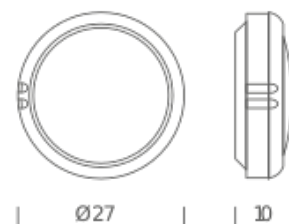

grey

Package 1

Dimensions	27x27x12
Gross weight	12 Kg

NEMO

CONSTELLATION

Jehs + Laub

INDOOR Ø 17 LED

Lamping

aluminium

Diffuseur

LC1 ILL 32

polished

LC1 ILD 32

grey

Package 1

Dimensions 27x27x12