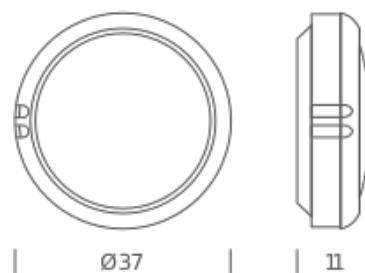

aluminium

Diffuseur

LC2 ILL 32

polished

LC2 ILD 32

grey

Package 1

Dimensions 37x37x22

Gross weight 3 Kg

NEMO

CONSTELLATION

Jehs + Laub

INDOOR Ø 37 E27 FLUO/HALO/LED

Lamping

Source	E27 A60
Total power	2x75W
Emission	diffused
Switching	dimnable acording to bulb
Tension	230V
Ip class	53
Materials	aluminium + glass

grey

Package 1

Dimensions	47x47x23
Gross weight	4 Kg

NEMO

CONSTELLATION

Jehs + Laub

OUTDOOR Ø 17 E14 FLUO/HALO/LED

Lamping