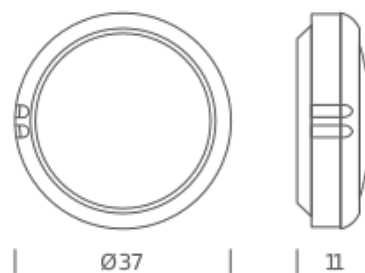

Source	E14 P45
Total power	60W
Emission	diffused
Switching	dimnable acording to bulb
Tension	230V
Ip class	55
Materials	aluminium + glass

Codes

LC1 OED 32

Structure

silver grey

Diffuseur

Package 1

Dimensions	27x27x12
Gross weight	12 Kg

Codes

LC1 OLD 32

Structure

silver grey

Diffuseur

Package 1

Dimensions	27x27x12
Gross weight	12 Kg

NEMO