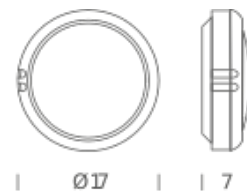

LC2 OED 32

Structure

silver grey

Diffuseur

Package 1

Dimensions	37x37x22
Gross weight	3 Kg

NEMO

CONSTELLATION