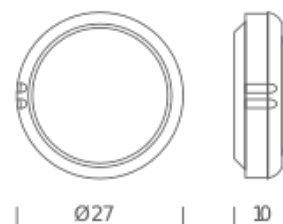

aluminium

Diffuseur

LC2 ILL 32

polished

LC2 ILD 32

grey

Package 1

Dimensions 37x37x22

Gross weight 3 Kg

NEMO

CONSTELLATION

Jehs + Laub

INDOOR Ø 37 E27 FLUO/HALO/LED

Lamping

Source	E27 A60
Total power	2x75W
Emission	diffused
Switching	dimnable acording to bulb
Tension	230V
Ip class	53
Materials	aluminium + glass

grey

Package 1

Dimensions	47x47x23
Gross weight	4 Kg

NEMO

CONSTELLATION

Jehs + Laub

OUTDOOR Ø 17 E14 FLUO/HALO/LED

Lamping