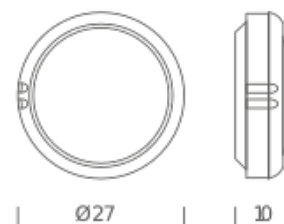

aluminium

Diffuseur

LC1 ILL 32

polished

LC1 ILD 32

grey

Package 1

Dimensions 27x27x12

Gross weight 12 Kg

NEMO

CONSTELLATION

Jehs + Laub

INDOOR Ø 27 E27 FLUO/HALO/LED

Lamping

Source	E27 A60
Total power	75W
Emission	diffused
Switching	dimnable acording to bulb
Tension	230V
Ip class	53
Materials	aluminium + glass

grey

Package 1

Dimensions	37x37x22
Gross weight	3 Kg

NEMO

CONSTELLATION

Jehs + Laub

INDOOR Ø 27 LED

Lamping