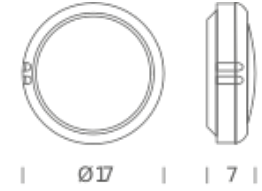

grey

Package 1

Dimensions	47x47x23
Gross weight	4 Kg

NEMO

CONSTELLATION

Jehs + Laub

OUTDOOR Ø 17 E14 FLUO/HALO/LED

Lamping

Source	E14 P45
Total power	60W
Emission	diffused
Switching	dimnable acording to bulb
Tension	230V
Ip class	55
Materials	aluminium + glass

Codes

LC1 OED 32

Structure

silver grey

Diffuseur

Package 1

Dimensions	27x27x12
Gross weight	12 Kg