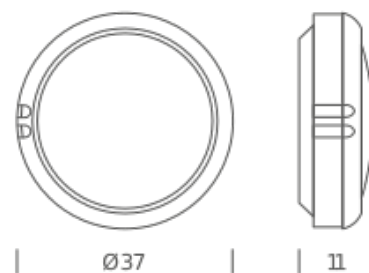

NEMO

CONSTELLATION

Jehs + Laub

INDOOR Ø 17 LED

Lamping

Source	LED board
Total power	16W
Emission	diffused
Switching	dimnable TRIAC
Tension	115 / 230V
Color temperature	3000K
Luminous flux	2560lm
Typ cri	80
Materials	aluminium + glass

Codes

LC1 ILG 32

Structure

aluminium

Diffuseur

LC1 ILL 32

polished

LC1 ILD 32

grey

Package 1

Dimensions 27x27x12

Gross weight 12 Kg