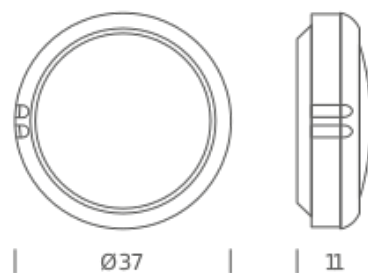

grey

Package 1

Dimensions	27x27x12
Gross weight	12 Kg

NEMO

CONSTELLATION

Jehs + Laub

INDOOR Ø 17 LED

Lamping

aluminium

Diffuseur

LC1 ILL 32

polished

LC1 ILD 32

grey

Package 1

Dimensions 27x27x12