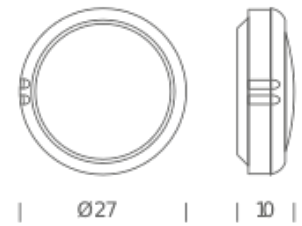

grey

Package 1

Dimensions	47x47x23
Gross weight	4 Kg

NEMO

CONSTELLATION

Jehs + Laub

OUTDOOR Ø 17 E14 FLUO/HALO/LED

Lamping

Source	E14 P45
Total power	60W
Emission	diffused
Switching	dimnable acording to bulb
Tension	230V
Ip class	55
Materials	aluminium + glass

Codes

LC1 OED 32

Structure

silver grey

Diffuseur

Package 1

Dimensions	27x27x12
Gross weight	12 Kg