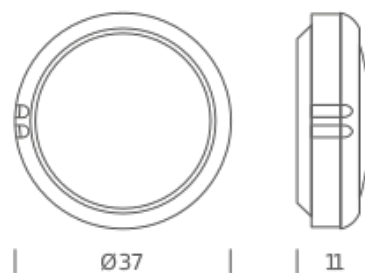

aluminium

Diffuseur

LC1 ILL 32

polished

LC1 ILD 32

grey

Package 1

Dimensions 27x27x12

Gross weight 12 Kg

NEMO

CONSTELLATION

Jehs + Laub

INDOOR Ø 27 E27 FLUO/HALO/LED

Lamping

Source	E27 A60
Total power	75W
Emission	diffused
Switching	dimnable acording to bulb
Tension	230V
Ip class	53
Materials	aluminium + glass

grey

Package 1

Dimensions	37x37x22
Gross weight	3 Kg

NEMO

CONSTELLATION

Jehs + Laub

INDOOR Ø 27 LED

Lamping