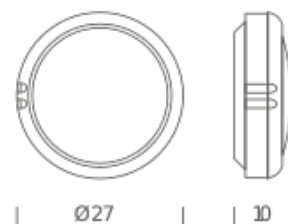

NEMO

CONSTELLATION

Jehs + Laub

INDOOR Ø 27 LED

Lamping

Source	LED board
Total power	16W
Emission	diffused
Switching	dimnable TRIAC
Tension	115/230V
Color temperature	3000K
Luminous flux	2560lm
Typ cri	80
Materials	aluminium + glass

Codes

LC2 ILG 32

Structure

aluminium

Diffuseur

LC2 ILL 32

polished

LC2 ILD 32

grey

Package 1

Dimensions 37x37x22

Gross weight 3 Kg