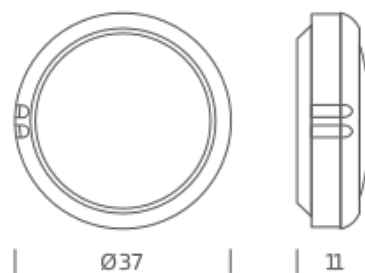

LC2 OED 32

Structure

silver grey

Diffuseur

Package 1

Dimensions	37x37x22
Gross weight	3 Kg

NEMO

CONSTELLATION