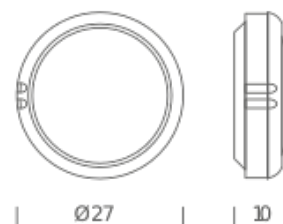

LC2 OED 32

Structure

silver grey

Diffuseur

Package 1

Dimensions	37x37x22
Gross weight	3 Kg

NEMO

CONSTELLATION