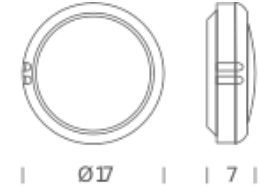

NEMO

CONSTELLATION

Jehs + Laub

OUTDOOR Ø 27 LED

Lamping

Source	LED board
Total power	16W
Emission	diffused
Switching	dimmable TRIAC
Tension	115/230V
Color temperature	3000K
Luminous flux	2560lm
Typ cri	80
Ip class	55
Materials	aluminium + glass

Codes

LC2 OLD 32

Structure

silver grey