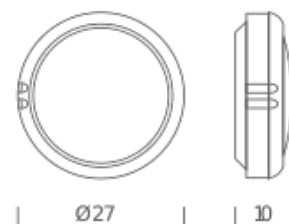

Source	E14 P45
Total power	60W
Emission	diffused
Switching	dimnable acording to bulb
Tension	230V
Ip class	55
Materials	aluminium + glass

Codes

LC1 OED 32

Structure

silver grey

Diffuseur

Package 1

Dimensions	27x27x12
Gross weight	12 Kg

NEMO

CONSTELLATION

Jehs + Laub

OUTDOOR Ø 17 LED

Lamping

Source	LED board
Total power	16W
Emission	diffused
Switching	dimnable TRIAC
Tension	115/230V
Color temperature	3000K
Luminous flux	2560lm
Typ cri	80
Ip class	55
Materials	aluminium + glass

Codes

LC1 OLD 32

Structure

silver grey

Diffuseur

Package 1

Dimensions	27x27x12
Gross weight	12 Kg

NEMO