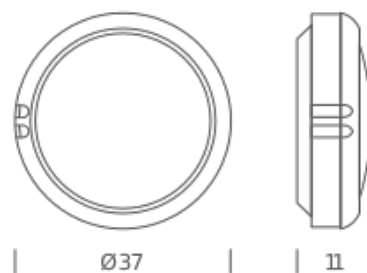

NEMO

CONSTELLATION

Jehs + Laub

INDOOR Ø 27 LED

Lamping

Source	LED board
Total power	16W
Emission	diffused
Switching	dimnable TRIAC
Tension	115/230V
Color temperature	3000K
Luminous flux	2560lm
Typ cri	80
Materials	aluminium + glass

Codes

LC2 ILG 32

Structure

aluminium

Diffuseur

LC2 ILL 32

polished

LC2 ILD 32

grey

Package 1

Dimensions 37x37x22

Gross weight 3 Kg