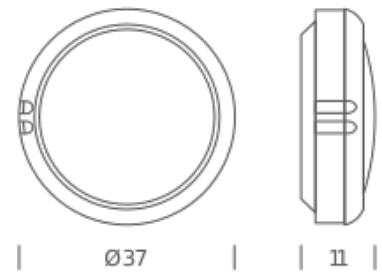

grey

Package 1

Dimensions	47x47x23
Gross weight	4 Kg

NEMO

CONSTELLATION

Jehs + Laub

OUTDOOR Ø 17 E14 FLUO/HALO/LED

Lamping

Source	E14 P45
Total power	60W
Emission	diffused
Switching	dimnable acording to bulb
Tension	230V
Ip class	55
Materials	aluminium + glass

Codes

LC1 OED 32

Structure

silver grey

Diffuseur

Package 1

Dimensions	27x27x12
Gross weight	12 Kg