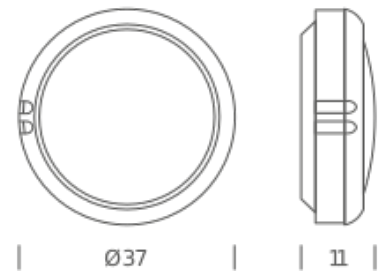

Codes

LC2 OLD 32

Structure

silver grey

Diffuseur

Package 1

Dimensions	37x37x22
Gross weight	3 Kg

NEMO