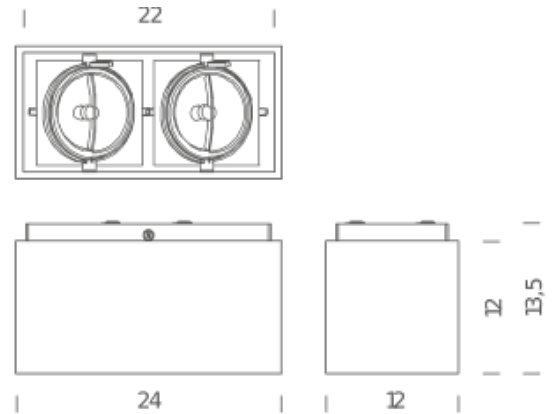

NEMO

Duo ceiling

NEMO STUDIO

G53 LED/HALO

Lamping

Source	G53 QR111
Total power	2x25W LED / 2x50W HALO
Emission	direct Downlight
Switching	dimnable TRIAC, according to bulb
Tension	230 V
Ip class	O
Materials	Aluminium
Notes	30° orientable bulb, special finishes on request

Codes

DUO LNW 43

Structure

BLACK

Diffuseur

DUO LWW 43

WHITE

Package 1

Dimensions	15x31x13
Gross weight	2.3 Kg