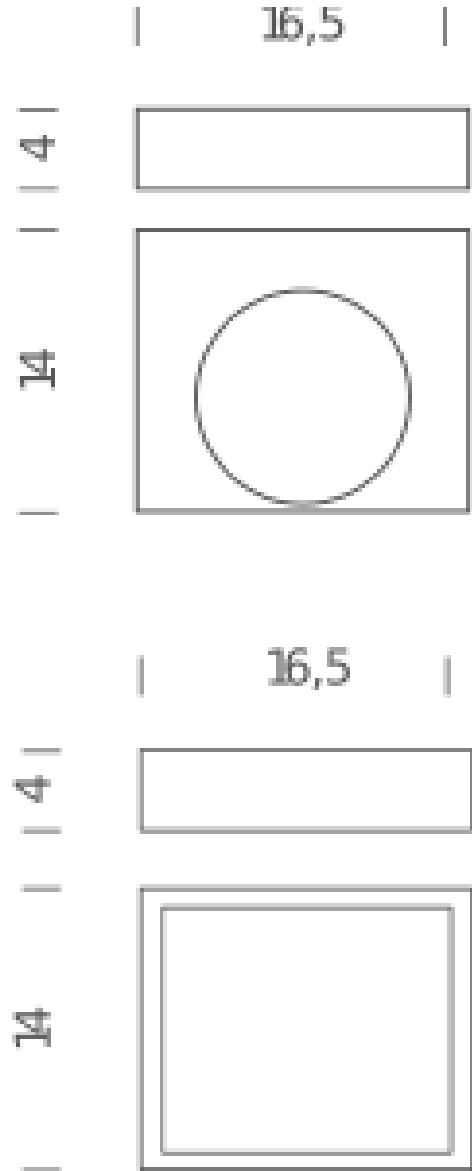

#### Package 1

Dimensions 27x27x9

Gross weight 0.7 Kg