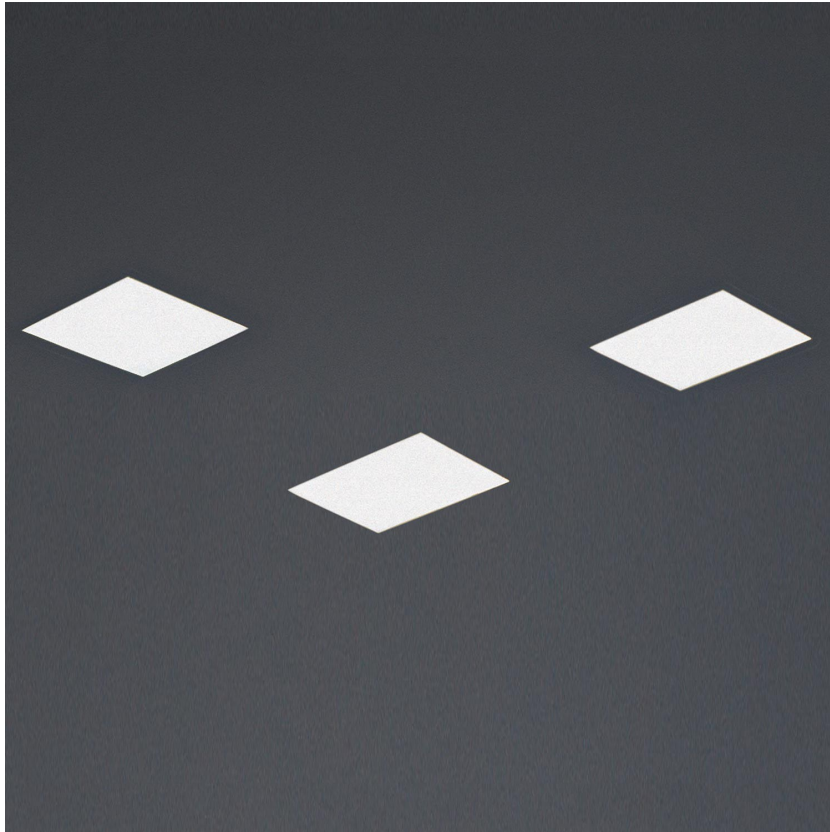

## Isi 12x12

Giancarlo Tintori

Family of no trim LED and fluorescent recessed downlights fixtures for diffused lighting. Matt white powder-coated aluminium structure with opal polycarbonate.

#### Structure

white