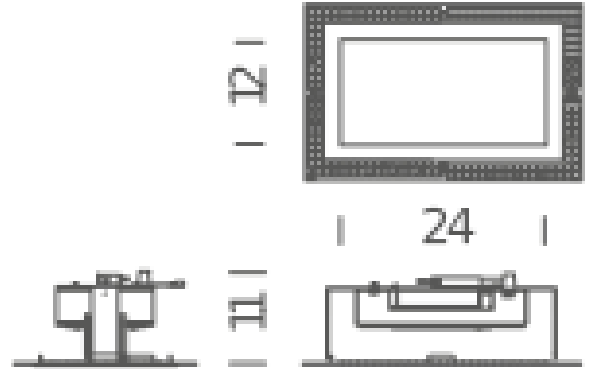

NEMO

Isi 12x24

Giancarlo Tintori

Family of no trim LED and fluorescent recessed downlights fixtures for diffused lighting. Matt white powder-coated aluminium structure with opal polycarbonate.

NEMO

Isi 12x24

Giancarlo Tintori

LED

Lamping

Source	LED board
Total power	45W
Emission	diffused
Switching	dimnable 0-10
Tension	230V
Color temperature	2700K
Luminous flux	5700lm
Typ cri	80
Energy class	A+
Materials	Aluminium/plexiglass opal
Notes	recessed hole 28Å—16Å—H min 12 cm