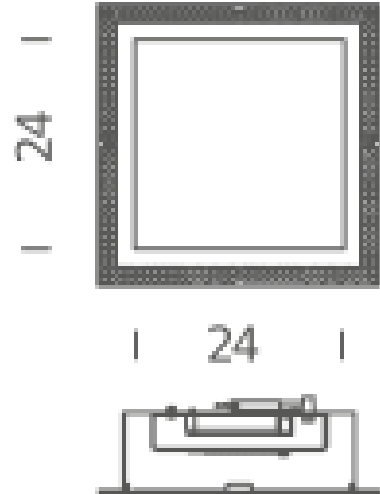

NEMO

Isi 24x24

Giancarlo Tintori

Family of no trim LED and fluorescent recessed downlights fixtures for diffused lighting. Matt white powder-coated aluminium structure with opal polycarbonate.

NEMO

Isi 24x24

Giancarlo Tintori

LED

Lamping

Source	LED board
Total power	45W
Emission	diffused
Switching	dimnable 0-10
Tension	230V
Color temperature	2700K
Luminous flux	5700lm
Typ cri	80
Materials	Aluminium/plexiglass opal
Notes	recessed hole 28Å—28Å—H min 12 cm