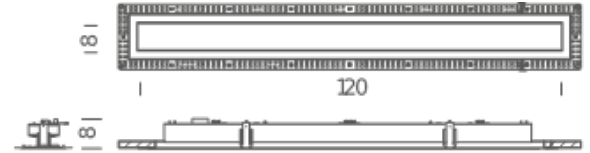

Giancarlo Tintori

FLUO

Lamping

Source	G5 T16 (FH-HO)
Total power	54W
Emission	diffused
Tension	230V
Materials	Aluminium/plexiglass opal
Notes	recessed hole 128Å—12,8Å—H min 10 cm

Codes

ISI PWW 63

Structure

white