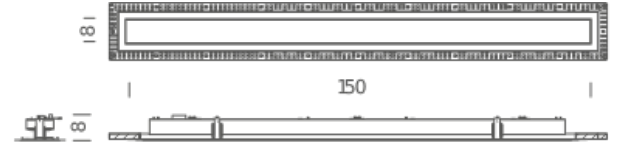

NEMO

Isi 8x150

Giancarlo Tintori

Family of no trim LED and fluorescent recessed downlights fixtures for diffused lighting. Matt white powder-coated aluminium structure with opal polycarbonate.

NEMO

Isi 8x150

Giancarlo Tintori

FLUO

Lamping

Source	G5 T16 (FH-HO)
Total power	80W
Emission	diffused
Tension	230V
Materials	Aluminium/plexiglass opal
Notes	recessed hole 158Å—13,5Å—H min 10 cm

Codes

ISI PWW 62

Structure

white