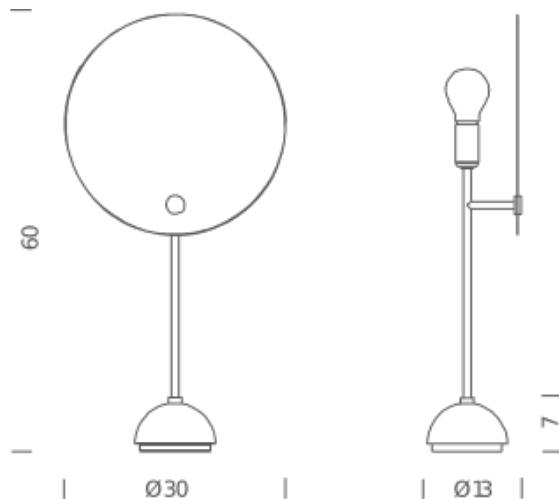

NEMO

KUTA TABLE

Vico Magistretti

E27 FLUO/LED/HALO

Lamping

Source	E27 A60
Total power	100W
Emission	indirect
Switching	dimnable, according to bulb
Tension	230V
Materials	marble +aluminium
Notes	switch on cable, cable length 1,5m

Codes

KUT EWN 11
white/black

Structure

chrome / white marble

Diffuseur

Package 1

Dimensions	33x17x42
Gross weight	5 Kg