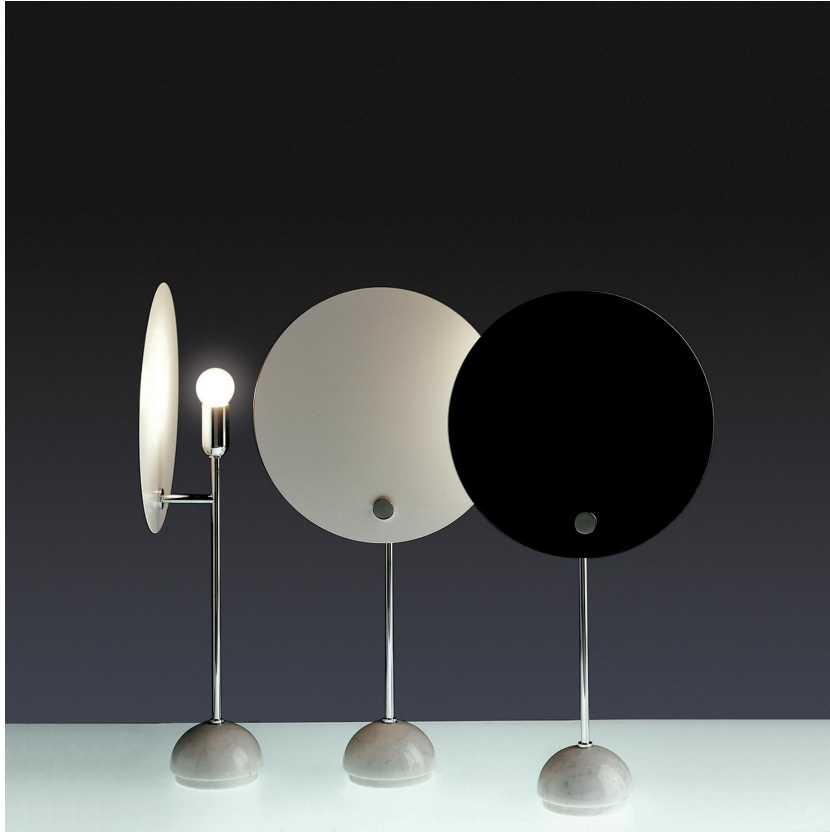

## KUTA TABLE

Vico Magistretti

Table and wall lamp with a circular reflector in aluminium, which shields the lighting distribution, giving the effect of a solar eclipse. The circular screen is painted in white and black, the stem and the metal small parts and hemispherical support are chromed. Table version with base in white marble.

### E27 FLUO/LED/HALO

#### Lamping

Source	E27 A60
Total power	100W
Emission	indirect
Switching	dimnable, according to bulb
Tension	230V
Materials	marble +aluminium
Notes	switch on cable, cable length 1,5m

#### Structure

chrome / white marble