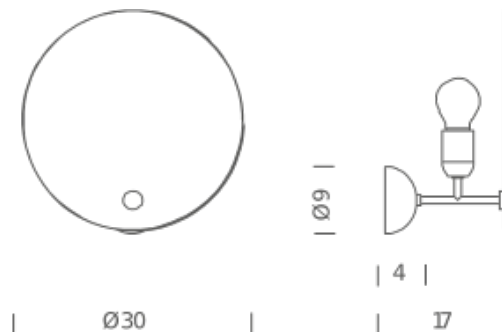

NEMO

KUTA WALL

Vico Magistretti

E27 FLUO/LED/HALO

Lamping

Source	E27 A60
Total power	100W
Emission	indirect
Switching	dimmable, according to bulb
Tension	230V
Materials	metal +aluminium

Codes

KUT EWN 31
white/black

Structure

chrome

Diffuser

Package 1

Dimensions	33x17x42
Gross weight	2.2 Kg