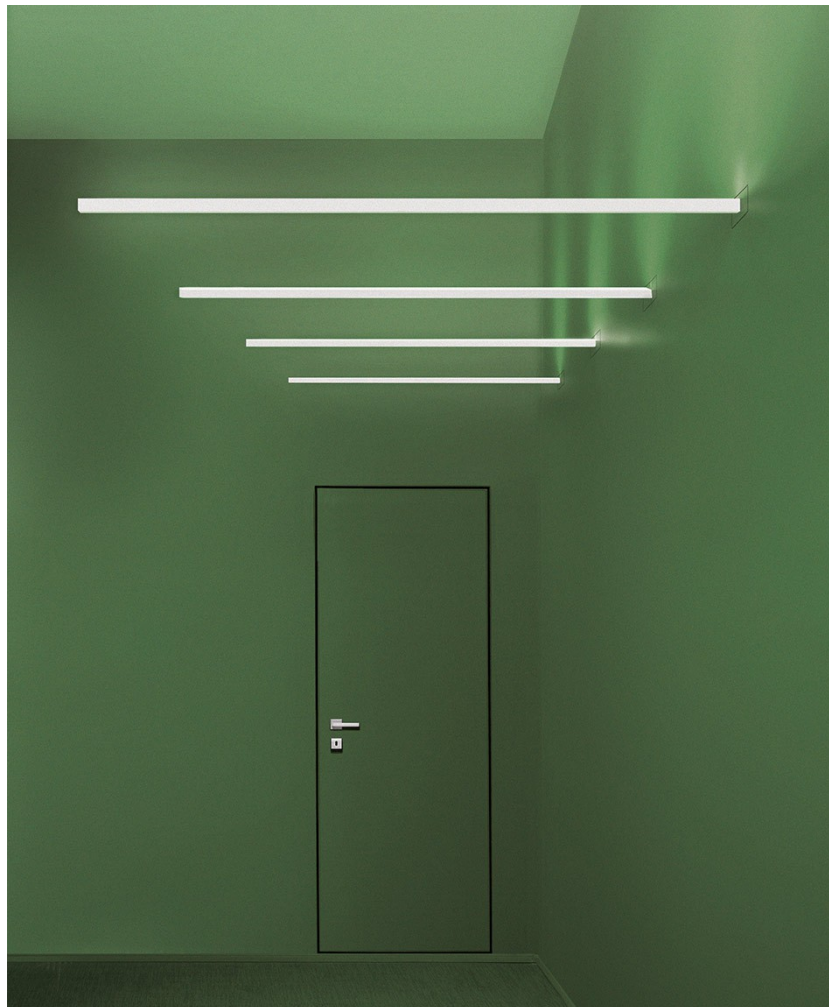

NEMO

Linescapes cantilevered

NEMO STUDIO

Family of floor, ceiling and wall elements, efficient with an highly versatile linear luminous output. Body in aluminium extruded and opal white polycarbonate diffuser. Horizontal cantilever wall version supplied with kit for connection with remote driver. White or black finishing with elements in grey painted on the floor and wall versions.

NEMO

Linescapes cantilevered

NEMO STUDIO

LED

Lamping

Source	linear LED
Total power	12W
Emission	diffused orientable
Tension	24V DC
Color temperature	3000K
Luminous flux	1200lm
Typ cri	80
Energy class	A+
Ip class	44
Materials	Aluminium + PC + ABS
Notes	orientable 340°, side emission, driver not included, recessing box included, wall board for installation included, recessed hole 13x11x9cm
Accessories	driver for recessed mounting,