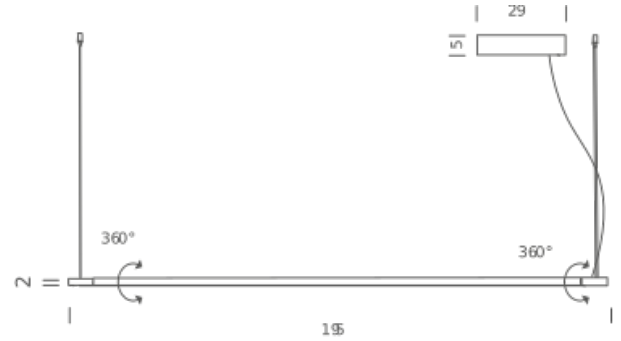

Dimensions 53x53x35

Gross weight 3.5 Kg

NEMO

Linescapes pendant horizontal

NEMO STUDIO

L130 LED

Lamping

Source	linear LED
Total power	24W
Emission	diffused orientable
Switching	dimnable 1-10V
Tension	110/240V
Color temperature	3000K
Luminous flux	2100lm
Typ cri	80
Energy class	A+
Ip class	44
Materials	Aluminium + PC + ABS
Notes	metal cable lenght 3m, electrical cable lenght 5m, orientable 360°

Dimensions 53x53x35

Gross weight 3.5 Kg