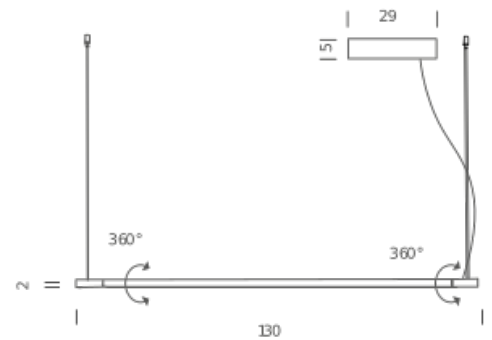

Dimensions 53x53x35

Gross weight 3.5 Kg

NEMO

Linescapes pendant horizontal

NEMO STUDIO

L130 LED

Lamping

Source	linear LED
Total power	24W
Emission	diffused orientable
Switching	dimnable 1-10V
Tension	110/240V
Color temperature	3000K
Luminous flux	2100lm
Typ cri	80
Energy class	A+
Ip class	44
Materials	Aluminium + PC + ABS
Notes	metal cable lenght 3m, electrical cable lenght 5m, orientable 360°

Dimensions 53x53x35

Gross weight 3.5 Kg