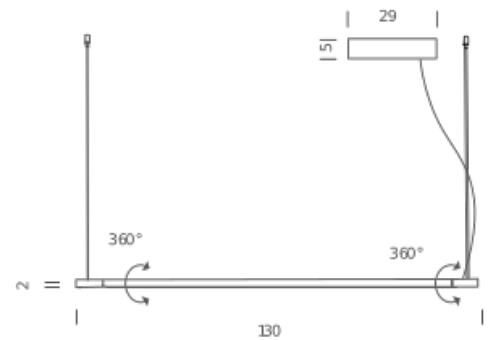

NEMO

Linescapes pendant horizontal

NEMO STUDIO

L200 LED

Lamping

Source	linear LED
Total power	42W
Emission	diffused orientable
Switching	dimnable 1-10V
Tension	110/240V
Color temperature	3000K
Luminous flux	4080lm
Typ cri	80
Energy class	A+
Ip class	44
Materials	Aluminium + PC + ABS
Notes	metal cable lenght 3m, electrical cable lenght 5m, orientable 360°

Dimensions 53x53x35

Gross weight 3.5 Kg

NEMO

Linescapes pendant horizontal

NEMO STUDIO

L130 LED

Lamping

Source	linear LED
Total power	24W
Emission	diffused orientable
Switching	dimnable 1-10V
Tension	110/240V
Color temperature	3000K
Luminous flux	2100lm
Typ cri	80
Energy class	A+
Ip class	44
Materials	Aluminium + PC + ABS
Notes	metal cable lenght 3m, electrical cable lenght 5m, orientable 360°

Dimensions 53x53x35

Gross weight 3.5 Kg