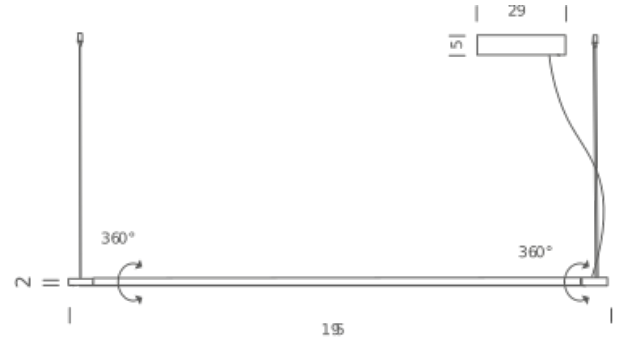

NEMO

Linescapes pendant horizontal

NEMO STUDIO

L200 LED

Lamping

Source	linear LED
Total power	42W
Emission	diffused orientable
Switching	dimnable 1-10V
Tension	110/240V
Color temperature	3000K
Luminous flux	4080lm
Typ cri	80
Energy class	A+
Ip class	44
Materials	Aluminium + PC + ABS
Notes	metal cable lenght 3m, electrical cable lenght 5m, orientable 360°

Dimensions 53x53x35

Gross weight 3.5 Kg

NEMO

Linescapes pendant horizontal

NEMO STUDIO

L130 LED

Lamping

Source	linear LED
Total power	24W
Emission	diffused orientable
Switching	dimnable 1-10V
Tension	110/240V
Color temperature	3000K
Luminous flux	2100lm
Typ cri	80
Energy class	A+
Ip class	44
Materials	Aluminium + PC + ABS
Notes	metal cable lenght 3m, electrical cable lenght 5m, orientable 360°

Dimensions 53x53x35

Gross weight 3.5 Kg