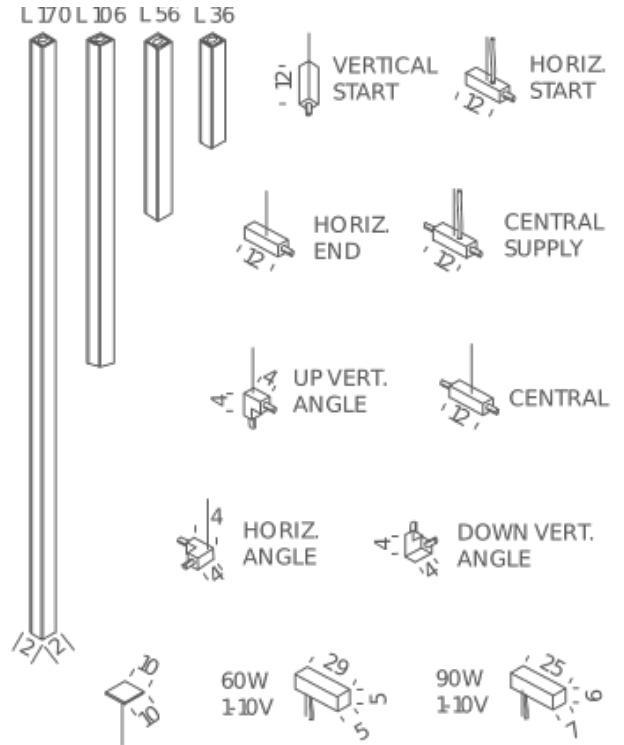

NEMO

Linescapes System

NEMO STUDIO

LIGHTING BAR 170cm

Lamping

Source	linear LED
Total power	40W
Emission	diffused, orientable 360°
Tension	24V DC
Color temperature	3000K
Luminous flux	3970lm
Typ cri	80
Energy class	A+
Materials	aluminium + PC + ABS

Codes

LSS LW1 51

Structure

white

Diffuseur

LSS LN1 51

black