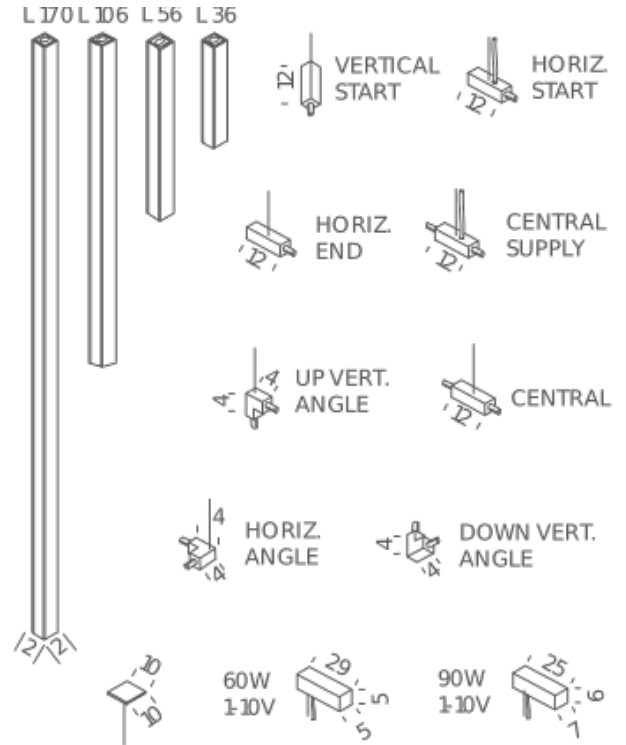

NEMO

Linescapes System

NEMO STUDIO

LIGHTING BAR 36cm

Lamping

Source	linear LED
Total power	7W
Emission	diffused, orientable 360°
Tension	24V DC
Color temperature	3000K
Luminous flux	700lm
Typ cri	80
Energy class	A+
Materials	aluminium + PC + ABS

Codes

LSS LN4 51

Structure

black

Diffuseur

LSS LW4 51

white