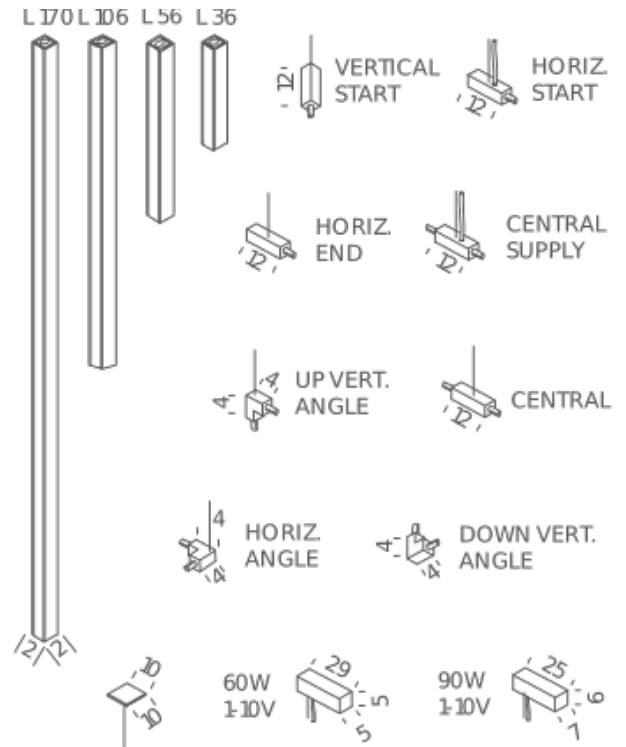

NEMO

Linescapes System

NEMO STUDIO

CENTRAL

Lamping

Materials PC + ABS

Codes

LSS CW5 51

Structure

white

Diffuseur

LSS CN5 51

black