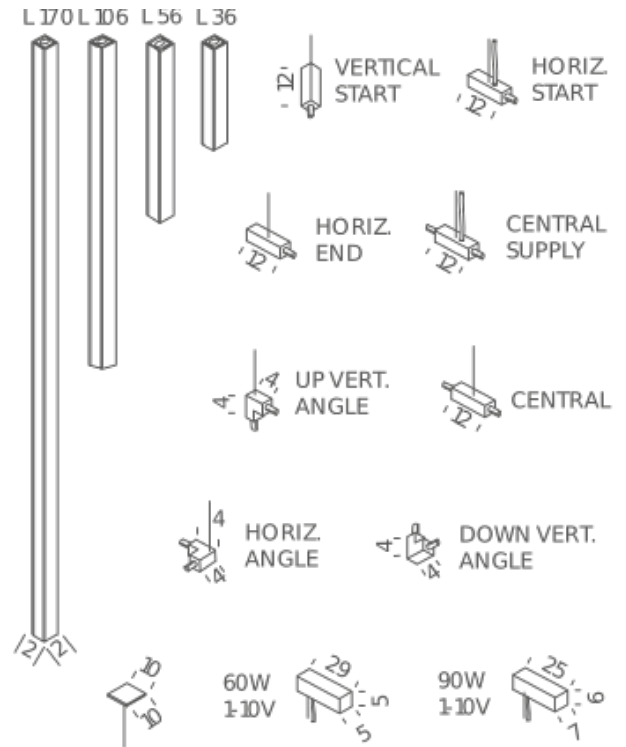

Diffuseur

LSS CN7 51

black

NEMO

Linescapes System

NEMO STUDIO

POWER SUPPLIES 90W dimmable 1-10V

Lamping