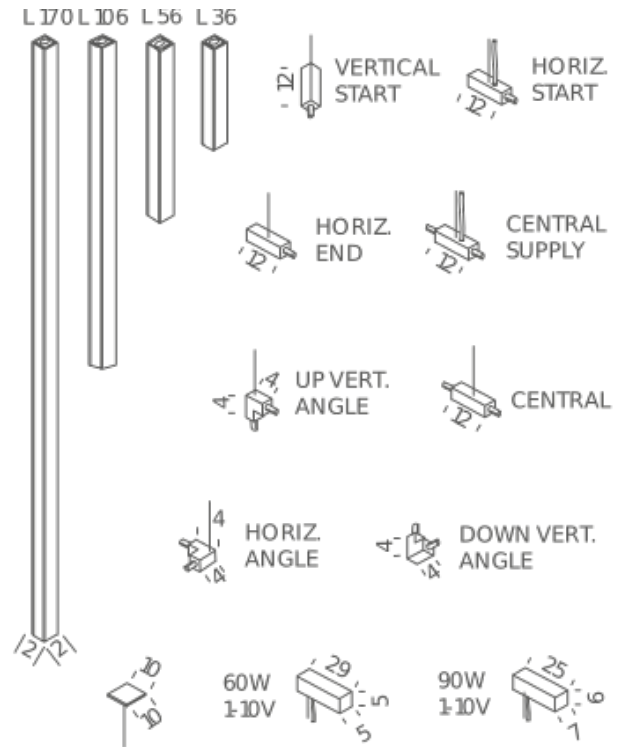

NEMO

Linescapes System

NEMO STUDIO

LIGHTING BAR 56cm

Lamping

Source	linear LED
Total power	12W
Emission	diffused, orientable 360°
Tension	24V DC
Color temperature	3000K
Luminous flux	1200lm
Typ cri	80
Energy class	A+
Materials	aluminium + PC + ABS

Codes

LSS LN3 51

Structure

black

Diffuseur

LSS LW3 51

white