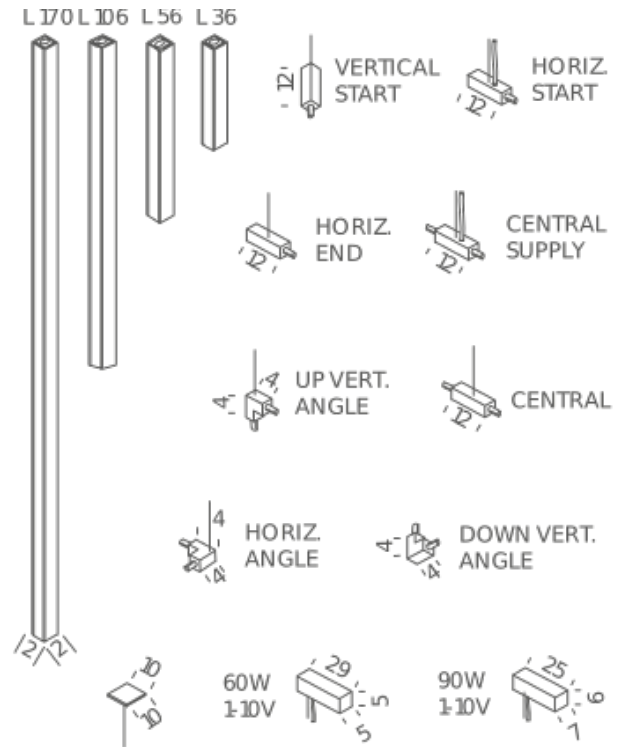

NEMO

Linescapes System

NEMO STUDIO

CENTRAL SUPPLY

Lamping

Materials PC + ABS

Codes

LSS CN4 51