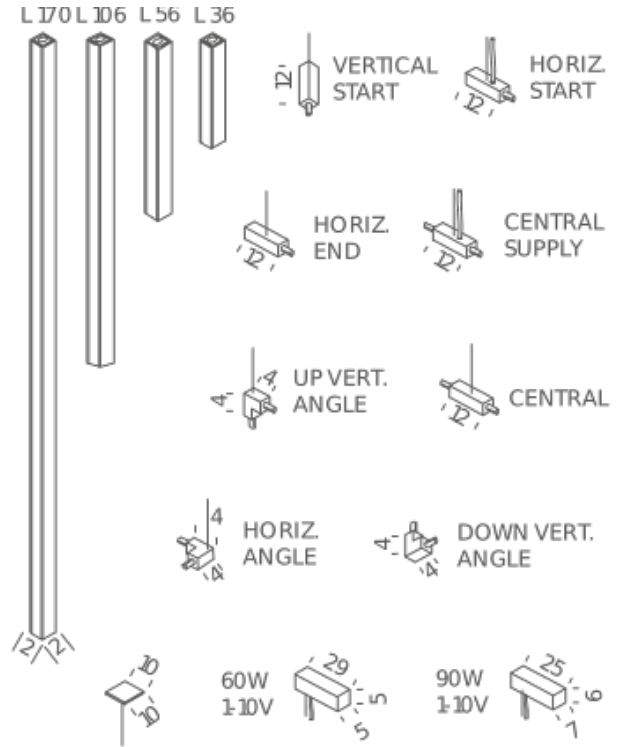

NEMO

Linescapes System

NEMO STUDIO

UP VERTICAL ANGLE

Lamping

Materials PC + ABS

Codes

LSS AW1 51

Structure

WHITE

Diffuseur

LSS AN1 51

BLACK