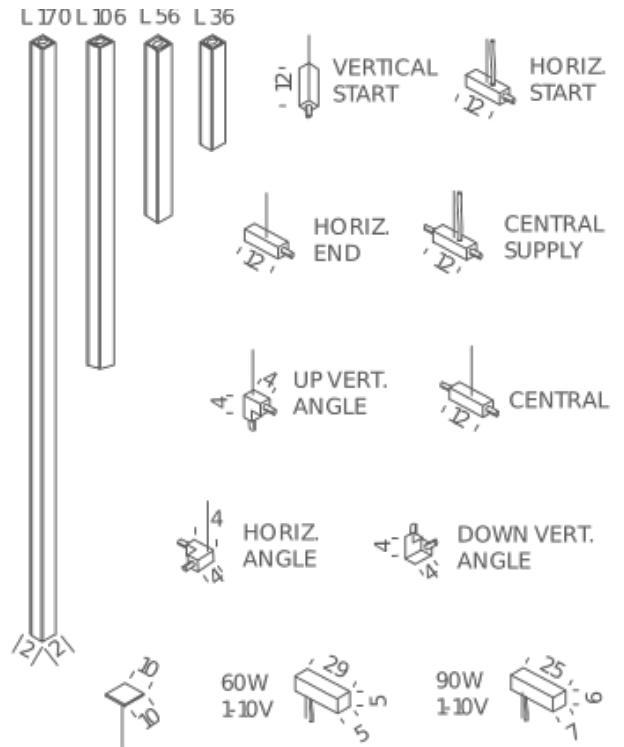

NEMO

Linescapes System

NEMO STUDIO

CEILING PLATE FOR RECESSED CEILING APPLICATION

Lamping

Materials

metal

Notes