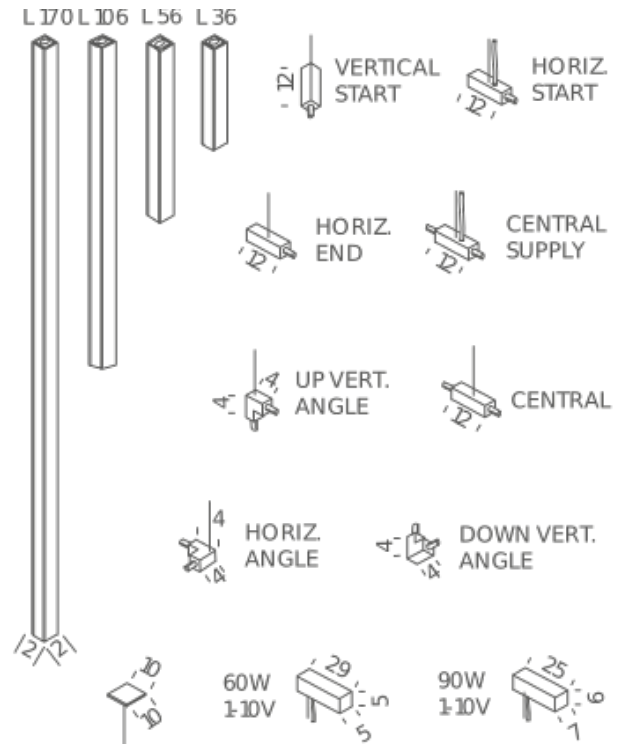

NEMO

Linescapes System

NEMO STUDIO

LIGHTING BAR 106cm

Lamping

Source	linear LED
Total power	24W
Emission	diffused, orientable 360°
Tension	24V DC
Color temperature	3000K
Luminous flux	2400lm
Typ cri	80
Energy class	A+
Materials	aluminium + PC + ABS

Codes

LSS LN2 51

Structure

black

Diffuseur

LSS LW2 51

white