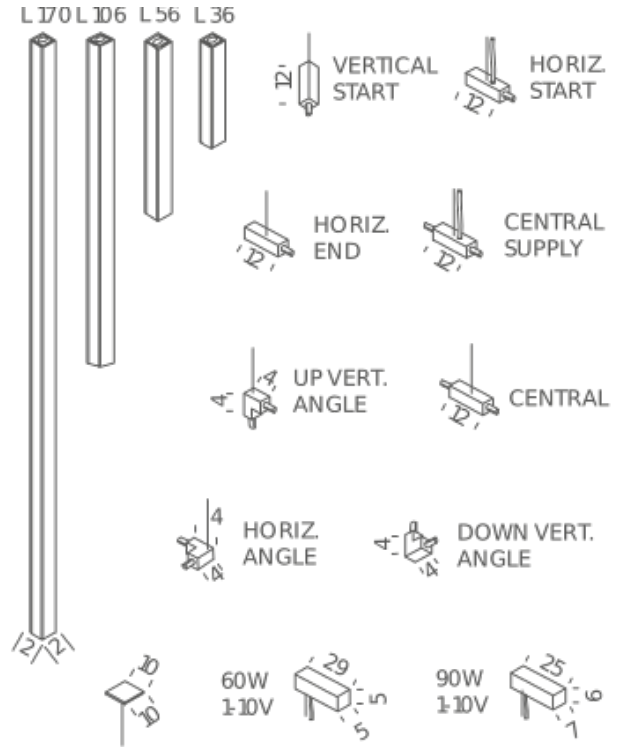

NEMO

Linescapes System

NEMO STUDIO

HORIZONTAL ANGLE

Lamping

Materials PC + ABS

Codes

LSS AW3 51

Structure

WHITE

Diffuseur

LSS AN3 51

BLACK