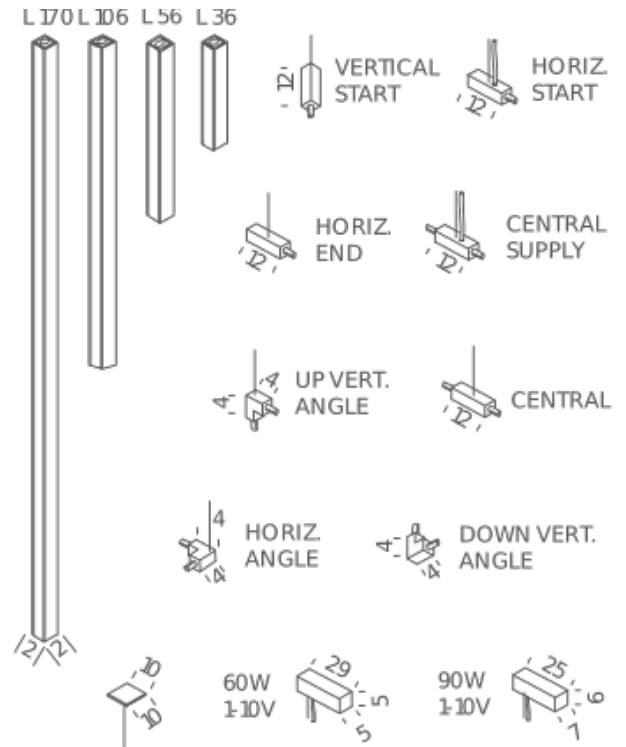

NEMO

Linescapes System

NEMO STUDIO

VERTICAL START

Lamping

Materials PC + ABS

Codes

LSS CW1 51

Structure

white

Diffuseur

LSS CN1 51

black