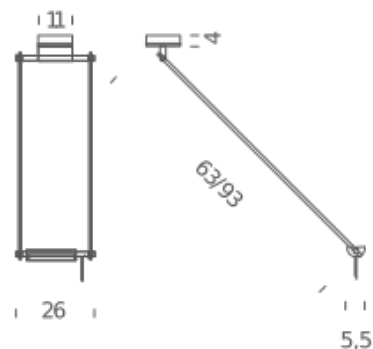

#### Package 1

Dimensions	34x12x117
Gross weight	2.5 Kg