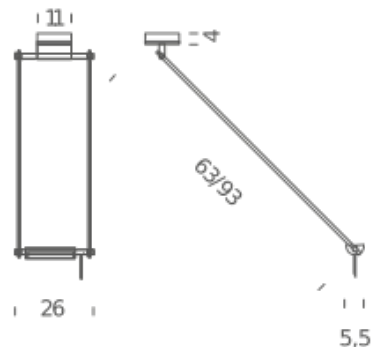

NEMO

LOGO CEILING

Mario Barbaglia and Marco Colombo

63 LED

Lamping

Source	LED board
Total power	17W
Emission	orientable 140°
Tension	110/230V
Color temperature	2700K
Luminous flux	1900lm
Typ cri	83
Energy class	A+
Materials	metal + ABS

Codes

LOG LNN 42
black

Structure

black