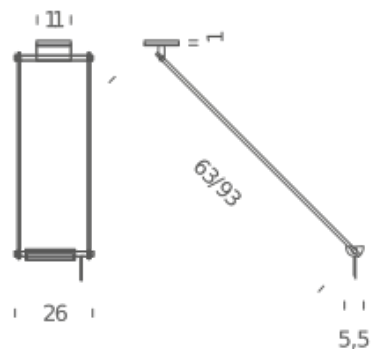

Diffuseur

Package 1

Dimensions	36x40x140
Gross weight	7 Kg