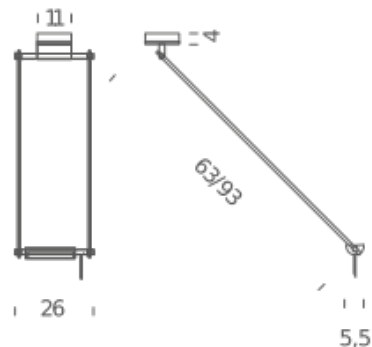

NEMO

LOGO CEILING

Mario Barbaglia and Marco Colombo

93 LED

Lamping

Source	LED board
Total power	17W
Emission	orientable 140°
Tension	110/230V
Color temperature	2700K
Luminous flux	1900lm
Typ cri	83
Energy class	A+
Materials	metal + ABS

Codes

LOG LNN 41
black

Structure

black