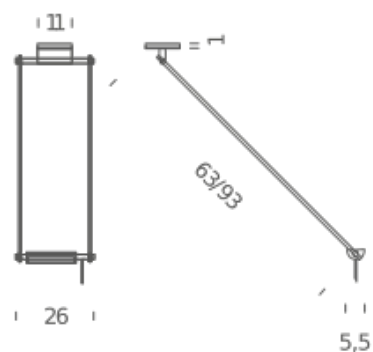

#### Package 1

Dimensions	34x12x117
Gross weight	2.5 Kg