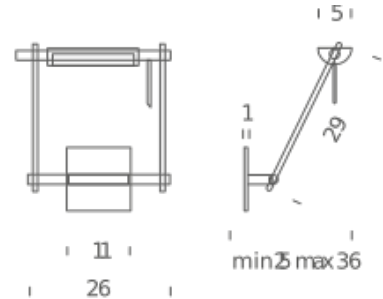

NEMO

LOGO WALL

Mario Barbaglia and Marco Colombo

HALO

Lamping

Source	R7s QT-DE (114mm)
Total power	250W
Emission	orientable 140°
Switching	dimnable
Tension	230V
Materials	metal + plastic

Codes

	Structure	Diffuser
LOG KDD 32 grey	grey	
LOG KNN 31 black	black	
LOG KDH 31 polished	grey	

Package 1

Dimensions	34x13x39
Gross weight	1.4 Kg

NEMO

LOGO WALL

Mario Barbaglia and Marco Colombo

LED

Lamping

Source	LED board
Total power	17W
Emission	orientable 140°
Tension	110/230V
Color temperature	2700K
Luminous flux	1900lm
Typ cri	83
Energy class	A+
Materials	metal + plastic

Codes

LOG LNN 31
black

Structure

black

Diffuser

Package 1

Dimensions	40x40x20
Gross weight	3.2 Kg