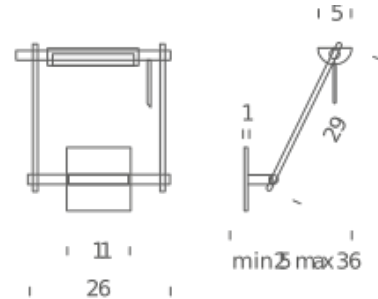

Package 1

Dimensions	34x13x39
Gross weight	1.4 Kg

NEMO

LOGO WALL

Mario Barbaglia and Marco Colombo

LED

Lamping

Source	LED board
Total power	17W
Emission	orientable 140°
Tension	110/230V
Color temperature	2700K
Luminous flux	1900lm
Typ cri	83
Energy class	A+
Materials	metal + plastic

Codes

LOG LNN 31
black

Structure

black

Diffuser

Package 1

Dimensions	40x40x20
Gross weight	3.2 Kg