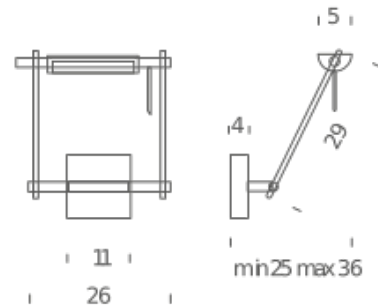

Package 1

Dimensions	34x13x39
Gross weight	1.4 Kg

NEMO

LOGO WALL

Mario Barbaglia and Marco Colombo

LED

Lamping

Source	LED board
Total power	17W
Emission	orientable 140°
Tension	110/230V
Color temperature	2700K
Luminous flux	1900lm
Typ cri	83
Energy class	A+
Materials	metal + plastic

Codes

LOG LNN 31
black

Structure

black

Diffuser

Package 1

Dimensions	40x40x20
Gross weight	3.2 Kg