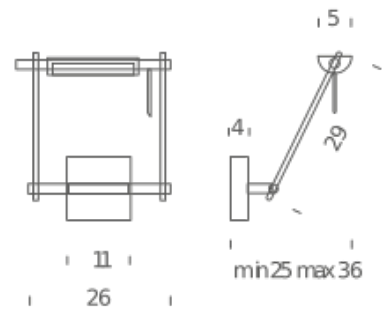

NEMO

LOGO WALL

Mario Barbaglia and Marco Colombo

HALO

Lamping

Source	R7s QT-DE (114mm)
Total power	250W
Emission	orientable 140°
Switching	dimnable
Tension	230V
Materials	metal + plastic

Codes

	Structure	Diffuser
LOG KDD 32 grey	grey	
LOG KNN 31 black	black	
LOG KDH 31 polished	grey	

Package 1

Dimensions	34x13x39
Gross weight	1.4 Kg

NEMO

LOGO WALL

Mario Barbaglia and Marco Colombo

LED

Lamping

Source	LED board
Total power	17W
Emission	orientable 140°
Tension	110/230V
Color temperature	2700K
Luminous flux	1900lm
Typ cri	83
Energy class	A+
Materials	metal + plastic

Codes

LOG LNN 31
black

Structure

black

Diffuser

Package 1

Dimensions	40x40x20
Gross weight	3.2 Kg