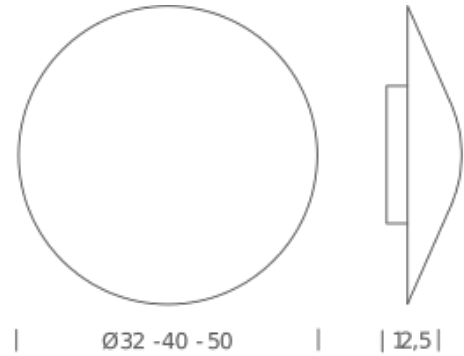

NEMO

LUNA

Ø 40 FLUO/LED/HALO

Lamping

Source	E27 A60
Total power	2x75W
Emission	diffused
Switching	dimmer TRIAC
Tension	230V
Ip class	30D
Materials	aluminium + glass

Codes

LLN EDW 32
white

Structure

white

Diffuseur

Package 1

Dimensions	54x54x34
Gross weight	7.6 Kg