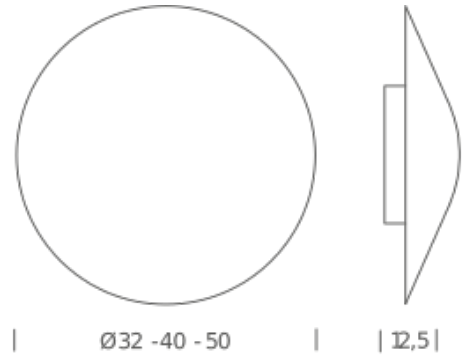

NEMO

LUNA

Ø 32 FLUO/LED/HALO

Lamping

Source	E27 A60
Total power	100W
Emission	diffused
Switching	dimmer TRIAC
Tension	230V
Ip class	30D
Materials	aluminium + glass

Codes

LLN EDW 31
white

Structure

white

Diffuseur

Package 1

Dimensions	42x42x18
Gross weight	2.8 Kg