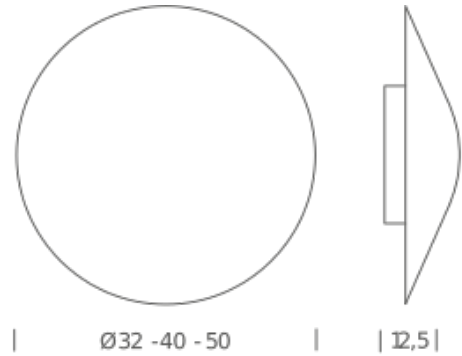

NEMO

LUNA

Ø 50 FLUO/LED/HALO

Lamping

Source	E27 A60
Total power	2x75W
Emission	diffused
Switching	dimmer TRIAC
Tension	230V
Ip class	30D
Materials	aluminium + glass

Codes

LLN EDW 33
white

Structure

white

Diffuseur

Package 1

Dimensions	60x57x28
Gross weight	10.4 Kg