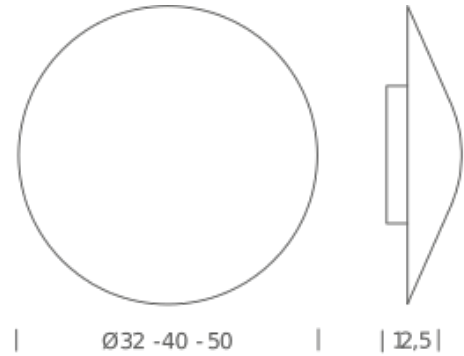

NEMO

LUNA

Ø 32 LED

Lamping

Source	LED board
Total power	8W
Emission	diffused
Tension	230V
Color temperature	2700K
Luminous flux	1000lm
Typ cri	92
Energy class	A+
Ip class	30D
Materials	aluminium + glass

Codes

LLN LDW 31
white

Structure

white

Diffuseur

Package 1

Dimensions	40x40x20
Gross weight	3 Kg