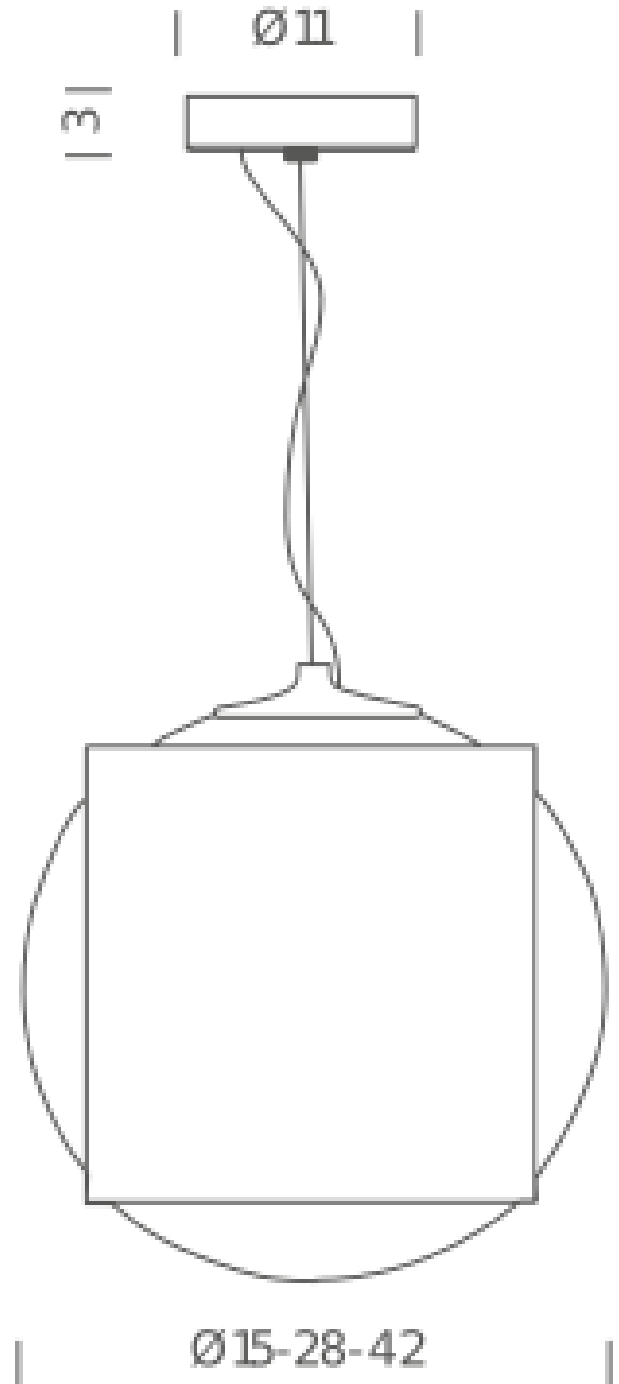

NEMO

Macondo pendant

Gregorio Spini

Small

Lamping

Source	E27 FLUO/LED/HALO
Total power	40W
Emission	diffused
Switching	dimnable according to bulb
Tension	230V
Materials	metal + glass
Notes	cable lenght 2,4m

Codes

MAC EHW 51
white

Structure

chrome

Diffuseur