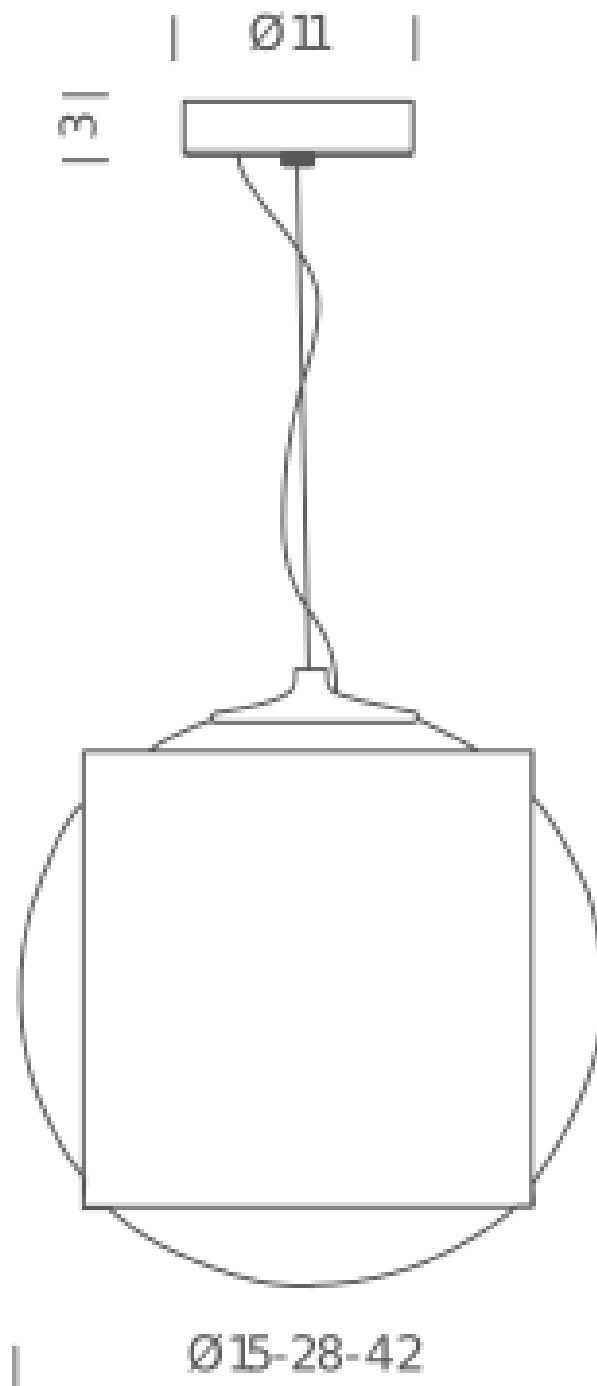

NEMO

Macondo pendant

Gregorio Spini

Medium

Lamping

Source	E27 HALO/LED/FLUO
Total power	100W
Emission	diffused
Switching	dimnable, according to bulb
Tension	230V
Materials	metal + glass
Notes	cable lenght 2,4m

Codes

MAC EHW 52
white

Structure

chrome

Diffuseur