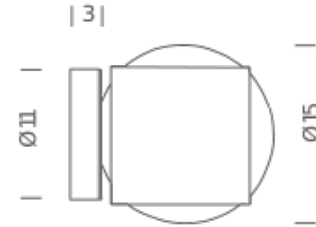

NEMO

Macondo wall ceiling

Gregorio Spini

Small FLUO/LED/HALO

Lamping

Source	E27 FLUO/LED/HALO
Total power	40W
Emission	diffused
Switching	dimnable, according to bulb
Tension	230V
Materials	metal + glass

Codes

MAC EHW 31
white

Structure

chrome

Diffuseur