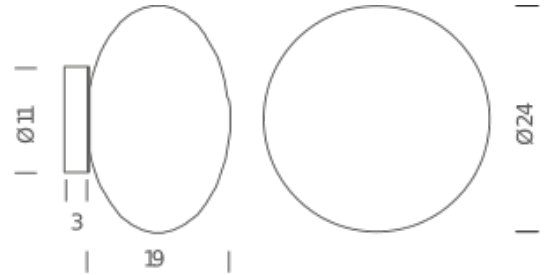

NEMO

MAGA WALL CEILING

E27 FLUO/HALO/LED

Lamping

Source	E27
Total power	100W
Emission	diffused
Switching	dimnable, according to bulb
Tension	230V
Materials	polymer + glass

Codes

MGA EWW 31
opal white

Structure

white

Diffuseur

Package 1

Dimensions	32x32x33
Gross weight	2.1 Kg